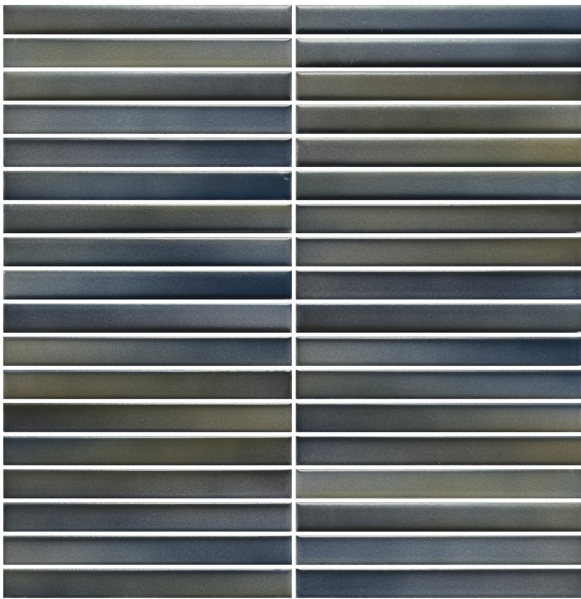

EVANESCENCE DENIM SATIN MOSAIC 294 X 312

Description

Inspired by the ever changing variation of light and shadow in the landscape, the Evanescence collection is characterised by a seamless graduation of shade. A contemporary kitkat / finger or sticks mosaic format designed for walls only. Create absolutely stunning splashbacks and feature walls with this dynamic collection.

Tile Size 15 x 145mm
Sheet Size 294 X 312 mm
Glazed Porcelain

\$27.90 each
(incl GST)

Specifications

Finish:	MATT
Material:	CERAMIC
Origin:	CHINA
Size:	294 x 312
Thickness:	7
Weight:	1 kg each
Rectified:	Yes
Sealing Required:	No
Colour:	Black