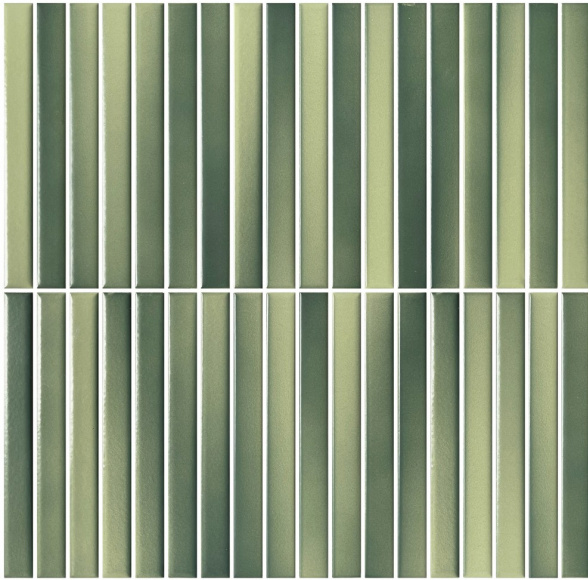

EVANESCENCE GREEN SATIN MOSAIC 294 X 312

Description

Inspired by the ever changing variation of light and shadow in the landscape, the Evanescence collection is characterised by a seamless graduation of shade. A contemporary kitkat / finger or sticks mosaic format designed for walls only. Create absolutely stunning splashbacks and feature walls with this dynamic collection.

Tile Size 15 x 145
Sheet Size 294 X 312mm