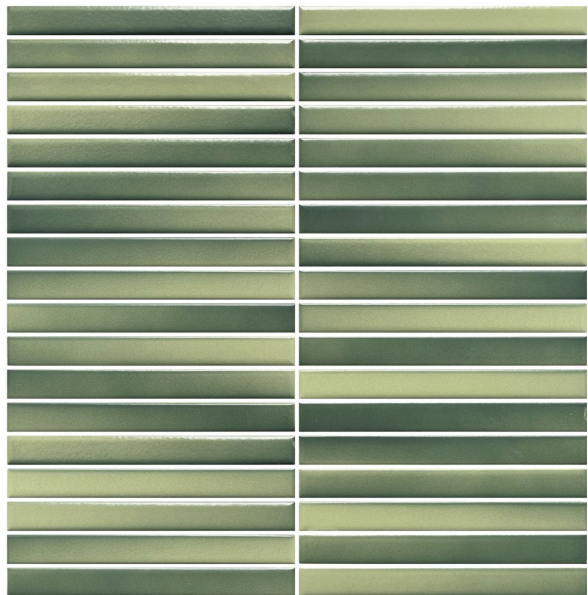

EVANESCENCE GREEN SATIN MOSAIC 294 X 312

Description

Inspired by the ever changing variation of light and shadow in the landscape, the Evanescence collection is characterised by a seamless graduation of shade. A contemporary kitkat / finger or sticks mosaic format designed for walls only. Create absolutely stunning splashbacks and feature walls with this dynamic collection.

Tile Size 15 x 145
Sheet Size 294 X 312mm