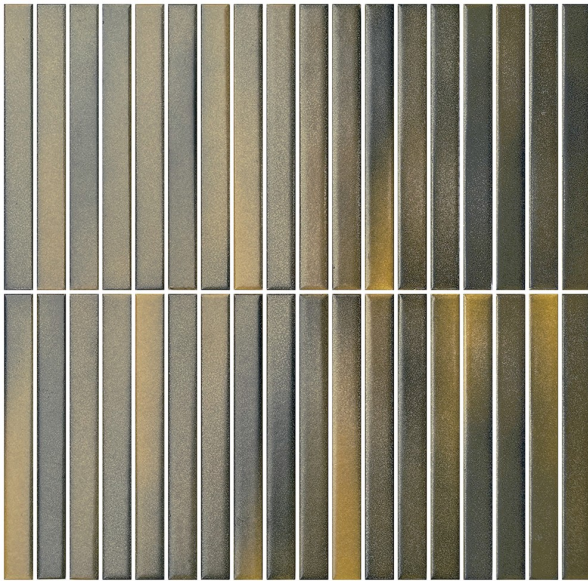

EVANESCENCE OCRA SATIN MOSAIC 294 X 312

Description

Inspired by the ever changing variation of light and shadow in the landscape, the Evanescence collection is characterised by a seamless graduation of shade. A contemporary kitkat / finger or sticks mosaic format designed for walls only. Create absolutely stunning splashbacks and feature walls with this dynamic collection.

Tile Size 15 x 145
Sheet Size 294 X 312mm