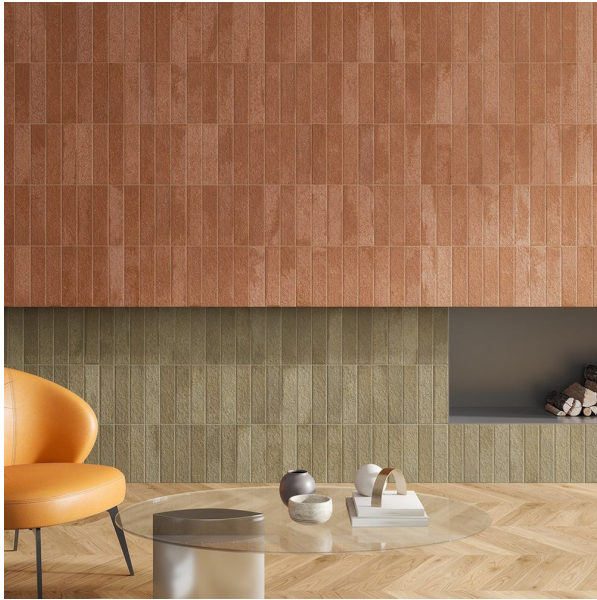

FORNACE VERDE MUSCHIO 60 X 240

Description

Fornace range has the look and feel of exposed brick, but the practicality of porcelain. It relieves the ancient beauty of a material mixed and shaped by human hands. High variation Italian made tiles, suitable for cladding both interior and exterior walls. Available in 4 colours, Bianco, Verde, Argilla and Rosso. Matching deco tiles also available.

\$169.90 per m²
(incl GST)

Out of Stock

Specifications

Finish:	MATT
Material:	PORCELAIN
Origin:	ITALY
Size:	60 x 240
Thickness:	7
Variation:	3
Weight:	18 kg per m ²
Rectified:	Yes
Sealing Required:	No
Colour:	Brown
m ² Per Box:	0.6912
Tiles Per Pack:	48