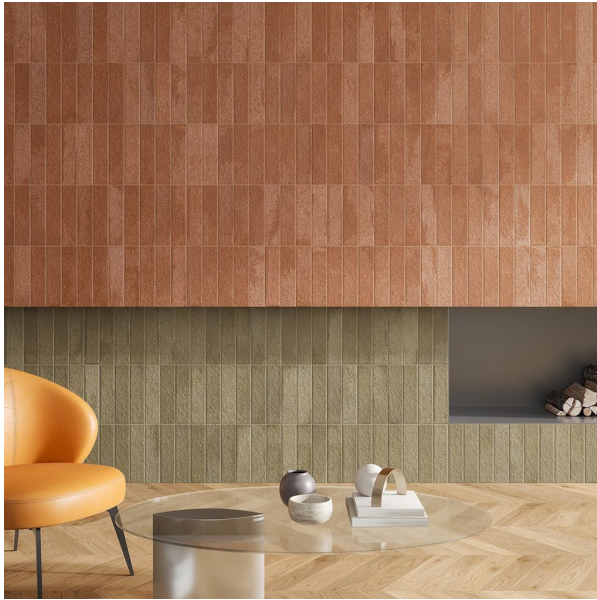

FORNACE VERDE MUSCHIO 60 X 240

Description

Fornace range has the look and feel of exposed brick, but the practicality of porcelain. It relieves the ancient beauty of a material mixed and shaped by human hands. High variation Italian made tiles, suitable for cladding both interior and exterior walls. Available in 4 colours, Bianco, Verde, Argilla and Rosso. Matching deco tiles also available.

~~\$169.90~~
\$135.92 per m²
(incl GST)

Stock
Medium (40 m² - 100 m²)

Specifications

| | |
|-------------------------|--------------------------|
| Finish: | MATT |
| Material: | PORCELAIN |
| Origin: | ITALY |
| Size: | 60 x 240 |
| Variation: | 3 |
| Weight: | 18 kg per m ² |
| Rectified: | Yes |
| Sealing Required: | No |
| Colour: | Brown |
| m ² Per Box: | 0.6912 |
| Tiles Per Pack: | 48 |