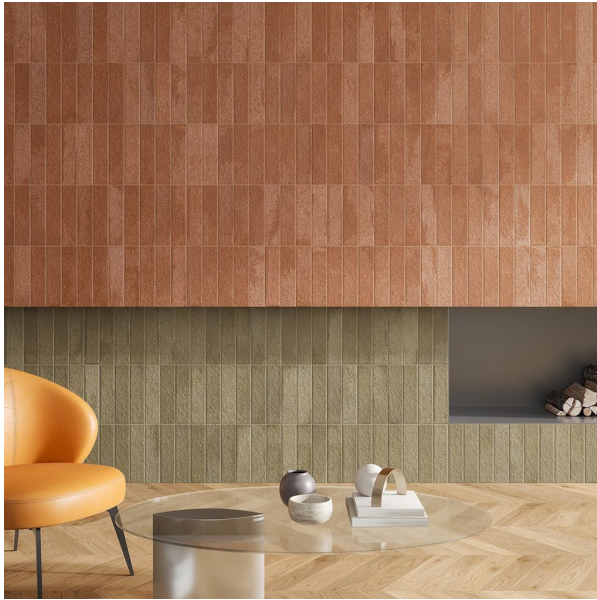

FORNACE VERDE MUSCHIO 60 X 240

Description

Fornace range has the look and feel of exposed brick, but the practicality of porcelain. It relieves the ancient beauty of a material mixed and shaped by human hands. High variation Italian made tiles, suitable for cladding both interior and exterior walls. Available in 4 colours, Bianco, Verde, Argilla and Rosso. Matching deco tiles also available.

\$169.90 per m²
(incl GST)

Stock
High (100 m² - 200 m²)

Specifications

Finish:	MATT
Material:	PORCELAIN
Origin:	ITALY
Size:	60 x 240
Variation:	3
Weight:	18 kg per m ²
Rectified:	Yes
Sealing Required:	No
Colour:	Brown
m ² Per Box:	0.6912
Tiles Per Pack:	48