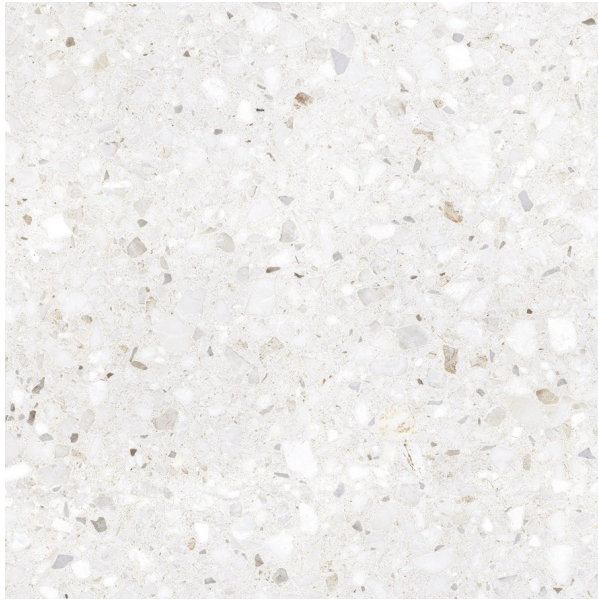

FRAMMENTA BIANCO 597 X 597

Description

Frammenta is an Italian glazed colour body porcelain, available in 3 colours - Bianco, Pearla and Grigio, suitable for all interior areas including bathroom, kitchen and living room.

The design and finish highlight the grainy quality and the natural variations in colour is the result of a long, meticulous study. A naturally beautiful range with exclusive architectural solutions, ensuring functionality and elegance.

\$109.90 per m²
(incl GST)

Stock
Medium (40 m² - 100 m²)

Specifications

Finish:	MATT
Material:	PORCELAIN
Origin:	ITALY
Size:	597 x 597
Thickness:	9
Antislip Rating:	Y-R9
Variation:	2
Weight:	20 kg per m ²
Rectified:	No
Sealing Required:	No
Colour:	White
m ² Per Box:	1.08
Tiles Per Pack:	3