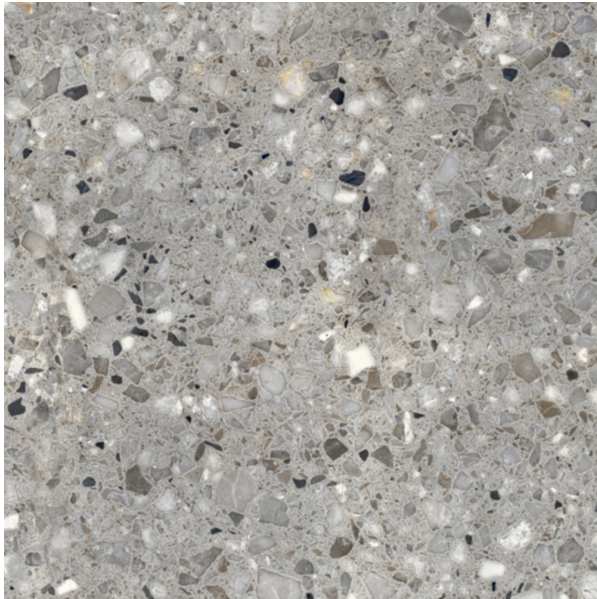

FRAMMENTA GRIGIO 597 X 597

Description

Frammenta is an Italian glazed colour body porcelain, available in 3 colours - Bianco, Pearla and Grigio, suitable for all interior areas including bathroom, kitchen and living room.

The design and finish highlight the grainy quality and the natural variations in colour is the result of a long, meticulous study. A naturally beautiful range with exclusive architectural solutions, ensuring functionality and elegance.

~~\$109.90~~
\$87.92 per m²
(incl GST)

Stock
Medium (40 m² - 100 m²)

Specifications

Finish:	MATT
Material:	PORCELAIN
Origin:	ITALY
Size:	597 x 597
Antislip Rating:	Y-R9
Variation:	2
Weight:	20 kg per m ²
Rectified:	No
Sealing Required:	No
Colour:	Grey
m ² Per Box:	1.08
Tiles Per Pack:	3