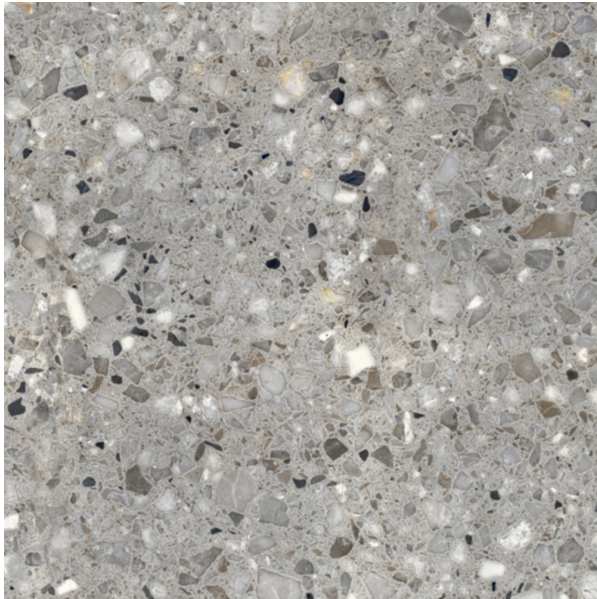

FRAMMENTA GRIGIO 597 X 597

Description

Frammenta is an Italian glazed colour body porcelain, available in 3 colours - Bianco, Pearla and Grigio, suitable for all interior areas including bathroom, kitchen and living room.

The design and finish highlight the grainy quality and the natural variations in colour is the result of a long, meticulous study. A naturally beautiful range with exclusive architectural solutions, ensuring functionality and elegance.

~~\$109.90~~
\$87.92 per m²
(incl GST)

Stock
High (100 m² - 200 m²)

Specifications

Finish:	MATT
Material:	PORCELAIN
Origin:	ITALY
Size:	597 x 597
Antislip Rating:	Y-R9
Variation:	2
Weight:	20 kg per m ²
Rectified:	No
Sealing Required:	No
Colour:	Grey
m ² Per Box:	1.08
Tiles Per Pack:	3