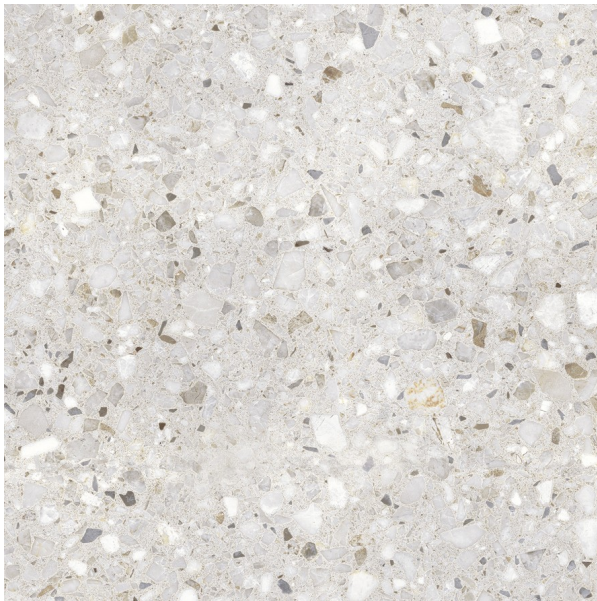

# FRAMMENTA PERLA 597 X 597

## Description

Frammenta is an Italian glazed colour body porcelain, available in 3 colours - Bianco, Pearla and Grigio, suitable for all interior areas including bathroom, kitchen and living room. The design and finish highlight the grainy quality and the natural variations in colour is the result of a long, meticulous study. A naturally beautiful range with exclusive architectural solutions, ensuring functionality and elegance.

## Specifications

Finish:	MATT
Material:	PORCELAIN
Origin:	ITALY
Size:	597 x 597
PEI:	5
Antislip Rating:	Y -R9
Variation:	2
Weight:	20 kg per m <sup>2</sup>
Rectified:	No
Sealing Required:	No
Colour:	Grey
m <sup>2</sup> Per Box:	1.08
Tiles Per Pack:	3