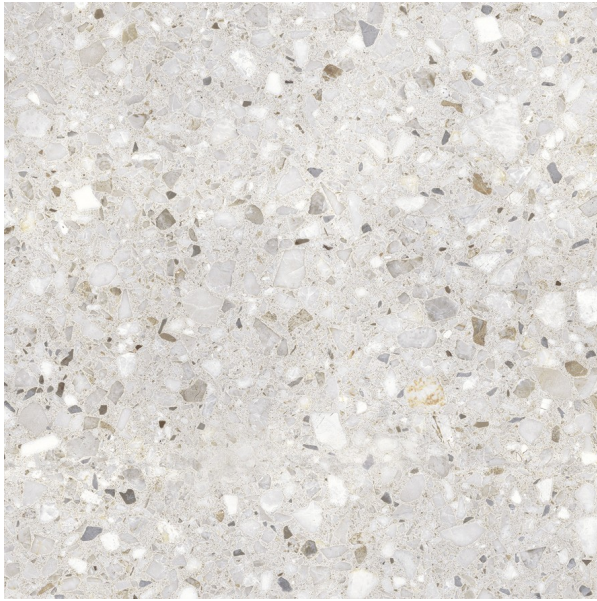

FRAMMENTA PERLA 597 X 597

Description

Frammenta is an Italian glazed colour body porcelain, available in 3 colours - Bianco, Pearla and Grigio, suitable for all interior areas including bathroom, kitchen and living room.

The design and finish highlight the grainy quality and the natural variations in colour is the result of a long, meticulous study. A naturally beautiful range with exclusive architectural solutions, ensuring functionality and elegance.

~~\$109.90~~

\$87.92 per m²

(incl GST)

Stock

Medium (40 m² - 100 m²)

Specifications

Finish:	MATT
Material:	PORCELAIN
Origin:	ITALY
Size:	597 x 597
PEI:	5
Antislip Rating:	Y -R9
Variation:	2
Weight:	20 kg per m ²
Rectified:	No
Sealing Required:	No
Colour:	Grey
m ² Per Box:	1.08
Tiles Per Pack:	3