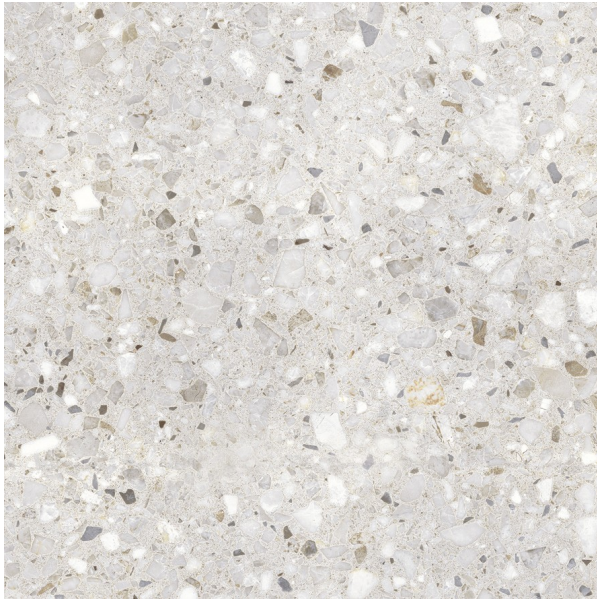

FRAMMENTA PERLA 597 X 597

Description

Frammenta is an Italian glazed colour body porcelain, available in 3 colours - Bianco, Pearla and Grigio, suitable for all interior areas including bathroom, kitchen and living room.

The design and finish highlight the grainy quality and the natural variations in colour is the result of a long, meticulous study. A naturally beautiful range with exclusive architectural solutions, ensuring functionality and elegance.

\$109.90 per m²
(incl GST)

Stock
High (100 m² - 200 m²)

Specifications

Finish:	MATT
Material:	PORCELAIN
Origin:	ITALY
Size:	597 x 597
Thickness:	9
PEI:	5
Antislip Rating:	Y -R9
Variation:	2
Weight:	20 kg per m ²
Rectified:	No
Sealing Required:	No
Colour:	Grey
m ² Per Box:	1.08
Tiles Per Pack:	3