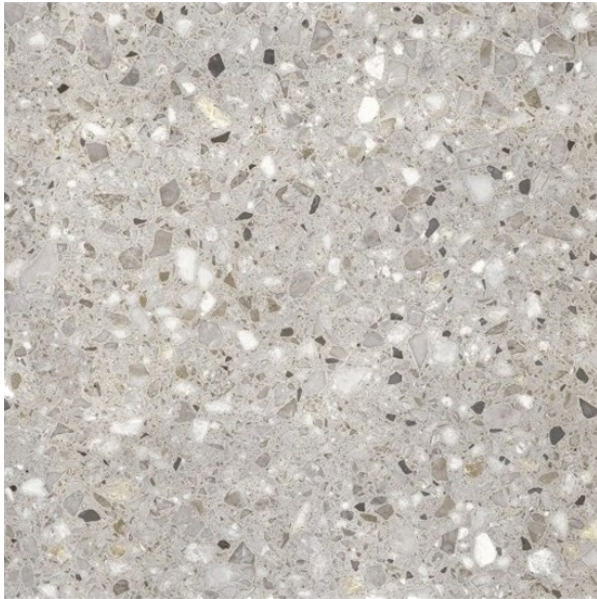

FRAMMENTA TAUPE 597 X 597

Description

Frammenta is an Italian glazed colour body porcelain, available in 3 colours - Bianco, Pearla and Grigio, suitable for all interior areas including bathroom, kitchen and living room.

The design and finish highlight the grainy quality and the natural variations in colour is the result of a long, meticulous study. A naturally beautiful range with exclusive architectural solutions, ensuring functionality and elegance.

\$109.90 per m²
(incl GST)

Stock
High (100 m² - 200 m²)

Specifications

Finish:	MATT
Material:	PORCELAIN
Origin:	ITALY
Size:	597 x 597
Thickness:	9
Antislip Rating:	Y-R9
Variation:	2
Weight:	20 kg per m ²
Rectified:	No
Sealing Required:	No
Colour:	Taupe
m ² Per Box:	1.08
Tiles Per Pack:	3