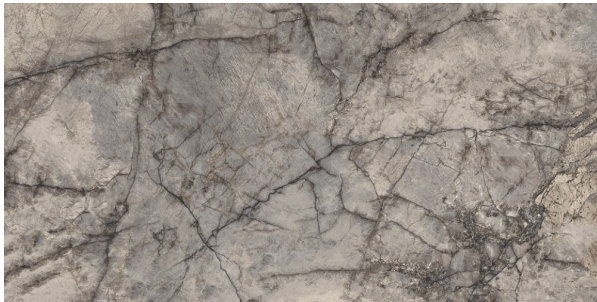

GEMSTONE GREY 600 X 1200

Description

Gemstone - a stunning glazed Italian porcelain tile that captures the timeless beauty of metamorphic transformation. Inspired by the natural fusion of rocks and minerals within quartzite, Gemstone showcases a uniquely veined design where elegant shades of white, black, beige, and brown gracefully intertwine on a translucent surface.

This exquisite tile is available in a versatile 600x1200mm size, and comes in three captivating colors: Natural, Grey, and Ocean. Perfect for all interior applications, Gemstone adds a touch of sophisticated charm to any space. Gemstone Grey comes with 12 unique tile faces, randomly supplied.