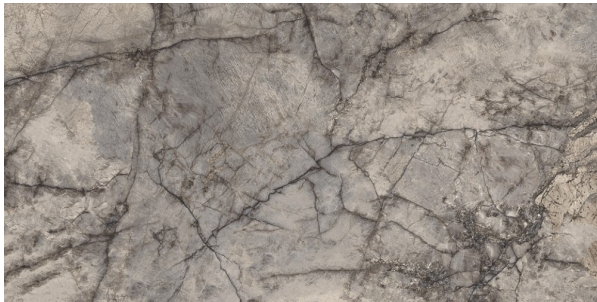

# GEMSTONE GREY 600 X 1200

## Description

Gemstone - a stunning glazed Italian porcelain tile that captures the timeless beauty of metamorphic transformation. Inspired by the natural fusion of rocks and minerals within quartzite, Gemstone showcases a uniquely veined design where elegant shades of white, black, beige, and brown gracefully intertwine on a translucent surface.

This exquisite tile is available in a versatile 600x1200mm size, and comes in three captivating colors: Natural, Grey, and Ocean. Perfect for all interior applications, Gemstone adds a touch of sophisticated charm to any space. Gemstone Grey comes with 12 unique tile faces, randomly supplied.