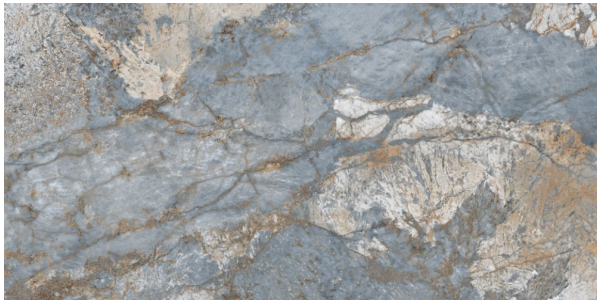

GEMSTONE OCEAN 600 X 1200

Description

Gemstone - a stunning glazed Italian porcelain tile that captures the timeless beauty of metamorphic transformation. Inspired by the natural fusion of rocks and minerals within quartzite, Gemstone showcases a uniquely veined design where elegant shades of white, black, beige, and brown gracefully intertwine on a translucent surface.

This exquisite tile, available in a versatile 600x1200 mm size, comes in three captivating colors: Natural, Grey, and Ocean. Perfect for all interior applications, Gemstone adds a touch of sophisticated charm to any space. Gemstone Ocean comes with 12 unique tile faces, randomly supplied.