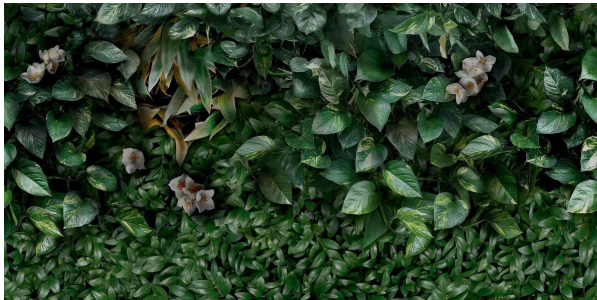

GLAM GREENWALL A 500 X 1000

Description

Sorry samples are not available to be purchased for the GLAM collection. Pricing shown is per sheet, however due to packaging they are only sold in units of 2.

Designed for those who love to be surrounded by nature, Glam Greenwall will transform a corner, a wall or an entire room with the color and energy of a vertical garden.

Covering the walls like wallpaper but with all the advantages of the thinnest ceramic slabs in the world, the Glam collection is light and resistant, and a powerful means of expression to renew wall surfaces and transform them into scenic surfaces which are practical and safe.