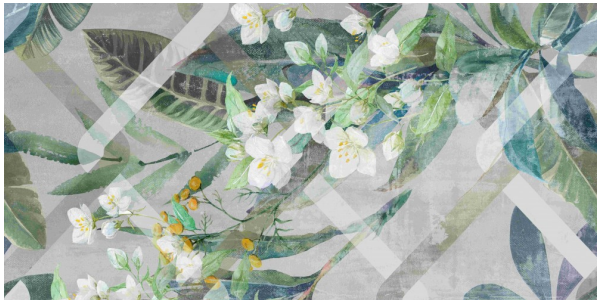

# GLAM HEDGE B 500 X 1000

## Description

Sorry samples are not available to be purchased for the GLAM collection. Pricing shown is per sheet, however due to packaging they are only sold in units of 2.

With all the delicacy of a flowery leaf pattern that simultaneously shields, protects and decorates. The geometric shapes and natural elements of Glam Hedge are perfectly balanced. Covering the walls like wallpaper but with all the advantages of the thinnest ceramic slabs in the world, the Glam collection is light and resistant, and a powerful means of expression to renew wall surfaces and transform them into scenic surfaces which are practical and safe.