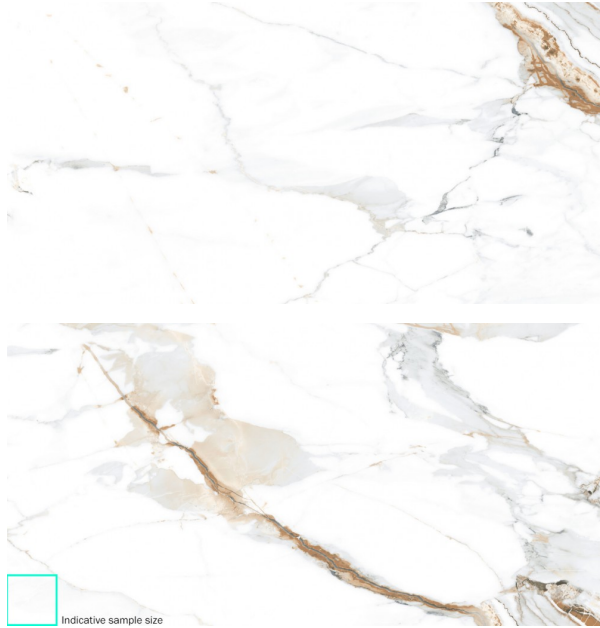

# GOLDEN AGE POLISHED 600 X 1200

## Description

Golden age is a glazed porcelain in 600x600 and 600x1200 format, polished finish, suitable for residential interior floors and walls. Coming with plenty of variation, it delivers a very luxury feel to the house.