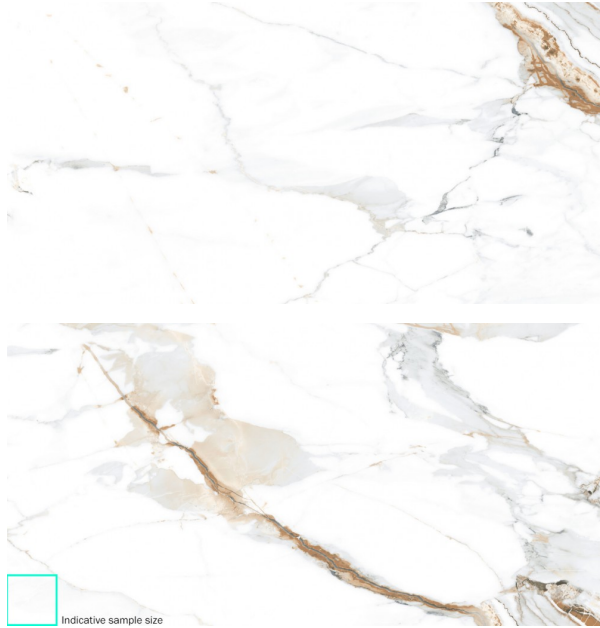

GOLDEN AGE POLISHED 600 X 1200

Description

Golden age is a glazed porcelain in 600x600 and 600x1200 format, polished finish, suitable for residential interior floors and walls. Coming with plenty of variation, it delivers a very luxury feel to the house.

\$69.90 per m²
(incl GST)

Stock
Very High (200+ m²)

Specifications

Finish:	Polished
Material:	PORCELAIN
Size:	600 x 1200
Thickness:	10
Variation:	3
Weight:	20.1 kg per m ²
Rectified:	Yes
Sealing Required:	No
Colour:	White
m ² Per Box:	1.44
Tiles Per Pack:	2