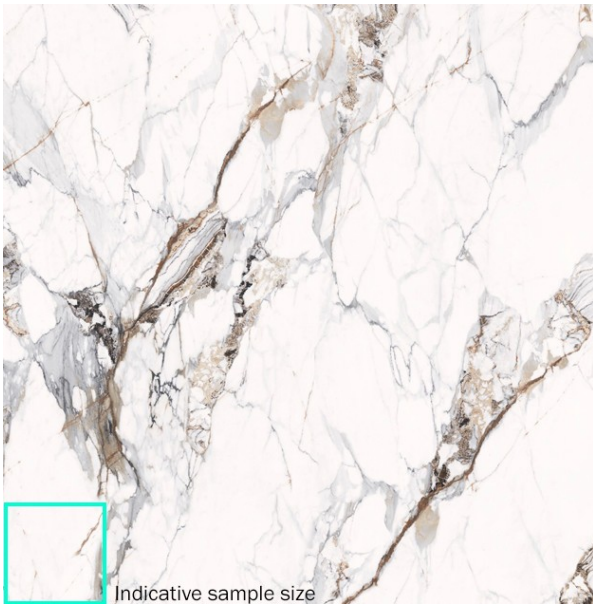

GOLDEN AGE POLISHED 600 X 600

Description

Golden age is a glazed porcelain in 600x600 and 600x1200 format, polished finish, suitable for residential interior floors and walls. Coming with plenty of variation, it delivers a very luxury feel to the house.

Indicative sample size

~~\$64.90~~
\$51.92 per m²
(incl GST)

Stock
Very High (200+ m²)

Specifications

Finish:	Polished
Material:	PORCELAIN
Size:	600 x 600
Variation:	3
Weight:	20.1 kg per m ²
Rectified:	Yes
Sealing Required:	No
Colour:	White
m ² Per Box:	1.44
Tiles Per Pack:	4