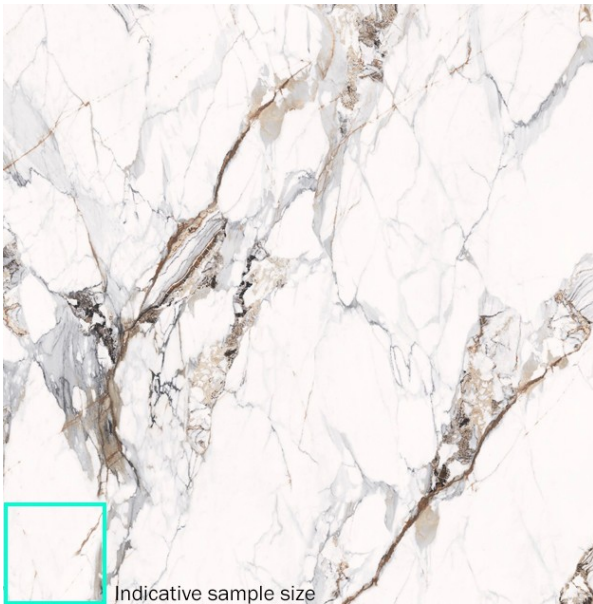

# GOLDEN AGE POLISHED 600 X 600

## Description

Golden age is a glazed porcelain in 600x600 and 600x1200 format, polished finish, suitable for residential interior floors and walls. Coming with plenty of variation, it delivers a very luxury feel to the house.

## Specifications

Finish:	Polished
Material:	PORCELAIN
Size:	600 x 600
Variation:	3
Weight:	20.1 kg per m <sup>2</sup>
Rectified:	Yes
Sealing Required:	No
Colour:	White
m <sup>2</sup> Per Box:	1.44
Tiles Per Pack:	4