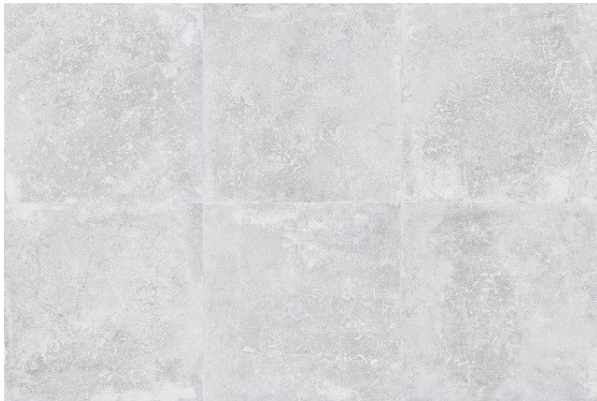

HERITAGE WHITE 600 X 600

Description

Heritage White is a light-grey limestone effect porcelain. The lightly textured finish gives this tile a natural stone feel. Suitable for internal floors and walls. Also available in another colour and a matching 600x600mm outdoor antislip option.

~~\$64.90~~
\$51.92 per m²
(incl GST)

Stock
High (100 m² - 200 m²)

Specifications

Finish:	MATT
Material:	PORCELAIN
Origin:	CHINA
Size:	600 x 600
PEI:	3
Antislip Rating:	X
Variation:	2
Weight:	20.25 kg per m ²
Rectified:	Yes
Sealing Required:	No
Colour:	White
m ² Per Box:	1.44
Tiles Per Pack:	4