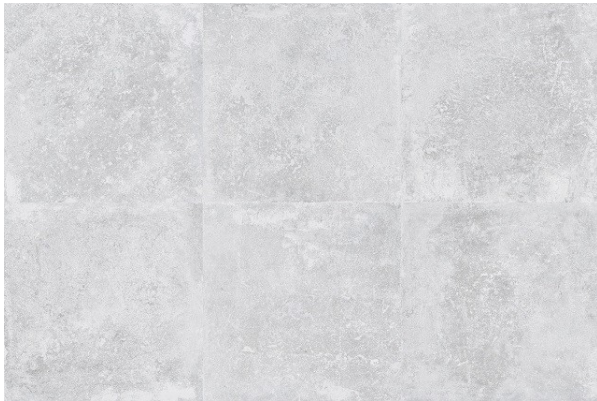

# HERITAGE WHITE 600 X 600

## Description

Heritage White is a light-grey limestone effect porcelain. The lightly textured finish gives this tile a natural stone feel. Suitable for internal floors and walls. Also available in another colour and a matching 600x600mm outdoor antislip option.

## Specifications

Finish:	MATT
Material:	PORCELAIN
Origin:	CHINA
Size:	600 x 600
PEI:	3
Antislip Rating:	X
Variation:	2
Weight:	20.25 kg per m <sup>2</sup>
Rectified:	Yes
Sealing Required:	No
Colour:	White
m <sup>2</sup> Per Box:	1.44
Tiles Per Pack:	4