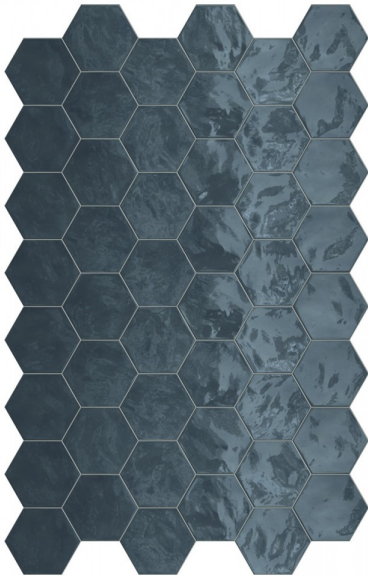

HEXA WALL OCEAN WAVE GLOSS 173 X 150

Description

Hexa Wall is an Italian made wall tile with incredible depth of colour. The high gloss finish and undulating surface give these chunky hexagon tiles a unique hand-crafted effect. Extruded white body ceramic, suitable for interior walls.

\$149.90 per m²
(incl GST)

Stock
Low (10 m² - 40 m²)

Specifications

Finish:	GLOSS
Material:	CERAMIC
Origin:	ITALY
Size:	173 x 150
Weight:	16 kg per m ²
Colour:	Blue
m ² Per Box:	0.46
Tiles Per Pack:	24