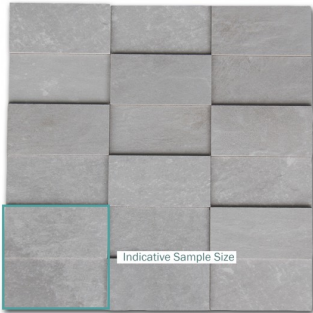

HIMALAYA LIGHT GREY 3D MOSAICS 290 X 290

Description

Himalaya is an Italian glaze porcelain series with a strong character, just like the mountain range from which it takes its name. Himalaya, with its effect born of saline marble, is a collection that knows how to be delicate and vigorous at the same time. Strong veining rests lightly on the essence of the material. Available in 4 colours, black/white/light grey and coral, with matching 3D mosaics, suitable for all indoor areas. Countless possibilities.

~~\$59.90~~

\$29.95 each

(incl GST)

Specifications

Finish:	Matt
Material:	Porcelain
Origin:	ITALY
Size:	290 x 290
PEI:	4
Antislip Rating:	R10
Variation:	3
Weight:	1.98 kg each
Rectified:	Yes
Sealing Required:	No
Colour:	Grey