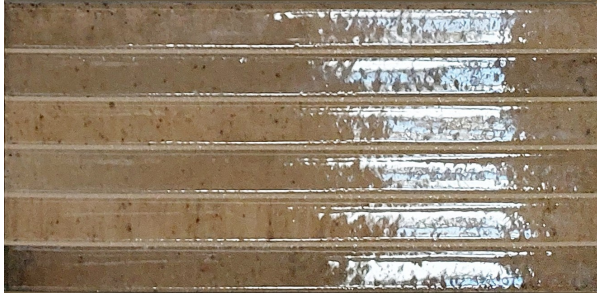

HOME CURRY KIT-KAT 125X250

Description

Home Kit-Kat is a series of wall décor tiles with 3D effects from Italy. Available in a list of colours, Milk, Honey, Sky, Ash and Navy. With a polished finish, this range is great for all interior and exterior wall uses.

~~\$144.90~~
\$115.92 per m²
(incl GST)

Stock
Medium (40 m² - 100 m²)

Specifications

Finish:	Gloss
Material:	Porcelain
Origin:	Italy
Size:	125 x 250
Variation:	1
Weight:	20 kg per m ²
Rectified:	No
Sealing Required:	No
Colour:	Yellow
m ² Per Box:	0.8125
Tiles Per Pack:	26