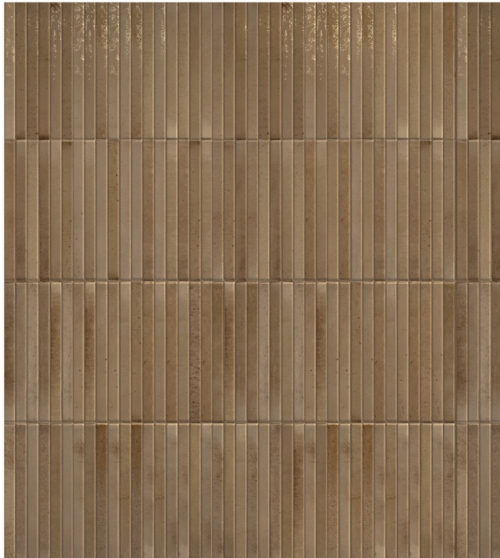

HOME CURRY KIT-KAT 125X250

Description

Home Kit-Kat is a series of wall décor tiles with 3D effects from Italy. Available in a list of colours, Milk, Honey, Sky, Ash and Navy. With a polished finish, this range is great for all interior and exterior wall uses.

~~\$144.90~~
\$115.92 per m²
(incl GST)

Stock
Medium (40 m² - 100 m²)

Specifications

Finish:	Gloss
Material:	Porcelain
Origin:	Italy
Size:	125 x 250
Variation:	1
Weight:	20 kg per m ²
Rectified:	No
Sealing Required:	No
Colour:	Yellow
m ² Per Box:	0.8125
Tiles Per Pack:	26