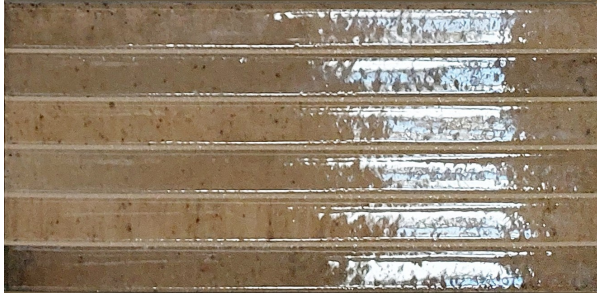

# HOME CURRY KIT-KAT 125X250

## Description

Home Kit-Kat is a series of wall décor tiles with 3D effects from Italy. Available in a list of colours, Milk, Honey, Sky, Ash and Navy. With a polished finish, this range is great for all interior and exterior wall uses.

## Specifications

Finish:	Gloss
Material:	Porcelain
Origin:	Italy
Size:	125 x 250
Variation:	1
Weight:	20 kg per m <sup>2</sup>
Rectified:	No
Sealing Required:	No
Colour:	Yellow
m <sup>2</sup> Per Box:	0.8125
Tiles Per Pack:	26