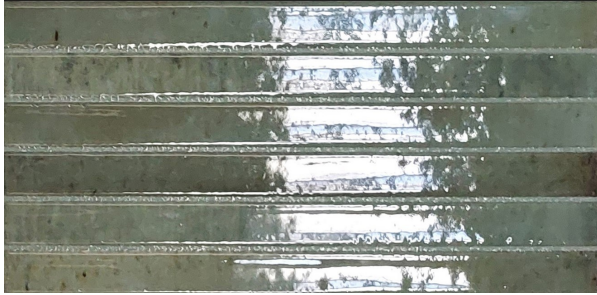

HOME FOREST KIT-KAT 125 X 250

Description

Home Kit-Kat is a series of wall décor tiles with 3D effects from Italy. Available in a list of colours, Milk, Honey, Sky, Ash and Navy. With a polished finish, this range is great for all interior and exterior wall uses.

\$144.90 per m²
(incl GST)

Stock
Medium (40 m² - 100 m²)

Specifications

Finish:	Gloss
Material:	Porcelain
Origin:	Italy
Size:	125 x 250
Thickness:	7
Variation:	1
Weight:	20 kg per m ²
Rectified:	No
Sealing Required:	No
Colour:	Green
m ² Per Box:	0.8125
Tiles Per Pack:	26