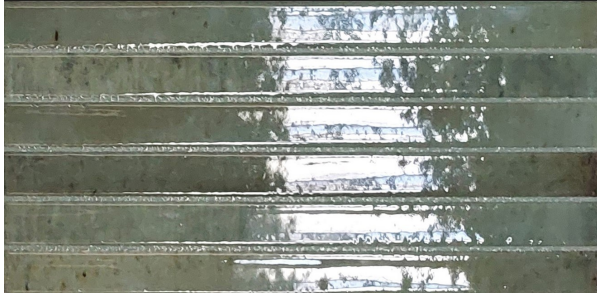

HOME FOREST KIT-KAT 125 X 250

Description

Home Kit-Kat is a series of wall décor tiles with 3D effects from Italy. Available in a list of colours, Milk, Honey, Sky, Ash and Navy. With a polished finish, this range is great for all interior and exterior wall uses.

~~\$144.90~~
\$115.92 per m²
(incl GST)

Out of Stock

Specifications

Finish:	Gloss
Material:	Porcelain
Origin:	Italy
Size:	125 x 250
Variation:	1
Weight:	20 kg per m ²
Rectified:	No
Sealing Required:	No
Colour:	Green
m ² Per Box:	0.8125
Tiles Per Pack:	26