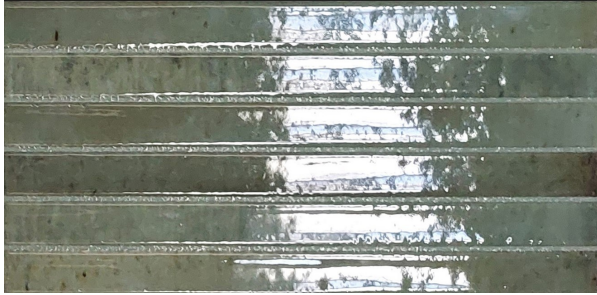

HOME FOREST KIT-KAT 125 X 250

Description

Home Kit-Kat is a series of wall décor tiles with 3D effects from Italy. Available in a list of colours, Milk, Honey, Sky, Ash and Navy. With a polished finish, this range is great for all interior and exterior wall uses.

\$144.90 per m²
(incl GST)

Out of Stock

Specifications

Finish:	Gloss
Material:	Porcelain
Origin:	Italy
Size:	125 x 250
Variation:	1
Weight:	20 kg per m ²
Rectified:	No
Sealing Required:	No
Colour:	Green
m ² Per Box:	0.8125
Tiles Per Pack:	26