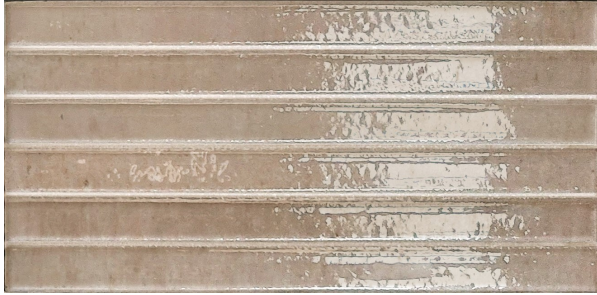

HOME HONEY KIT-KAT 125X250

Description

Home Kit-Kat is a series of wall décor tiles with 3D effects from Italy. Available in a list of colours, Milk, Honey, Sky, Ash and Navy. With a polished finish, this range is great for all interior and exterior wall uses.

~~\$144.90~~
\$115.92 per m²
(incl GST)

Stock
Medium (40 m² - 100 m²)

Specifications

Finish:	Gloss
Material:	Porcelain
Origin:	Italy
Size:	125 x 250
Variation:	1
Weight:	20 kg per m ²
Rectified:	No
Sealing Required:	No
Colour:	Off White
m ² Per Box:	0.8125
Tiles Per Pack:	26