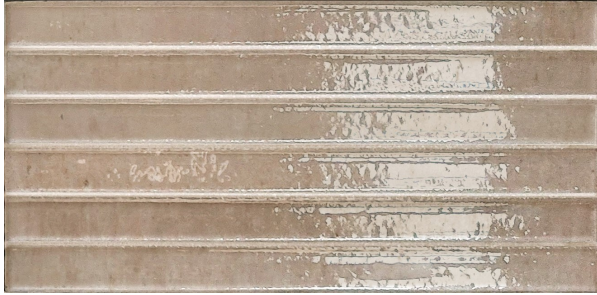

# HOME HONEY KIT-KAT 125X250

## Description

Home Kit-Kat is a series of wall décor tiles with 3D effects from Italy. Available in a list of colours, Milk, Honey, Sky, Ash and Navy. With a polished finish, this range is great for all interior and exterior wall uses.

## Specifications

Finish:	Gloss
Material:	Porcelain
Origin:	Italy
Size:	125 x 250
Variation:	1
Weight:	20 kg per m <sup>2</sup>
Rectified:	No
Sealing Required:	No
Colour:	Off White
m <sup>2</sup> Per Box:	0.8125
Tiles Per Pack:	26