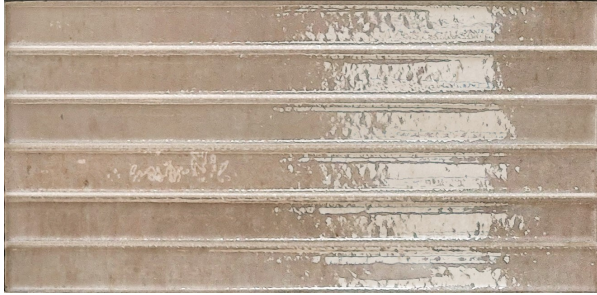

HOME HONEY KIT-KAT 125X250

Description

Home Kit-Kat is a series of wall décor tiles with 3D effects from Italy. Available in a list of colours, Milk, Honey, Sky, Ash and Navy. With a polished finish, this range is great for all interior and exterior wall uses.

\$144.90 per m²
(incl GST)

Stock
Medium (40 m² - 100 m²)

Specifications

Finish:	Gloss
Material:	Porcelain
Origin:	Italy
Size:	125 x 250
Thickness:	7
Variation:	1
Weight:	20 kg per m ²
Rectified:	No
Sealing Required:	No
Colour:	Off White
m ² Per Box:	0.8125
Tiles Per Pack:	26