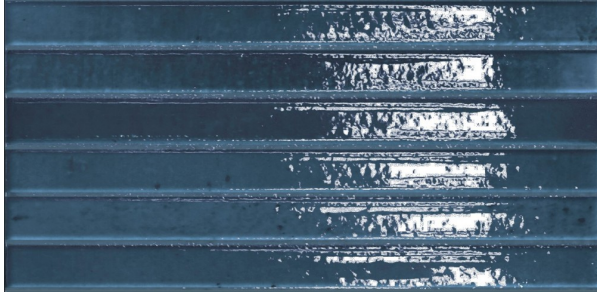

HOME NAVY KIT-KAT 125 X 250

Description

Home Kit-Kat is a series of wall décor tiles with 3D effects from Italy. Available in a list of colours, Milk, Honey, Sky, Ash and Navy. With a polished finish, this range is great for all interior and exterior wall uses.

\$144.90 per m²
(incl GST)

Stock
High (100 m² - 200 m²)

Specifications

Finish:	Gloss
Material:	Porcelain
Origin:	Italy
Size:	125 x 250
Thickness:	7
Variation:	1
Weight:	20 kg per m ²
Rectified:	No
Sealing Required:	No
Colour:	Blue
m ² Per Box:	0.8125
Tiles Per Pack:	26