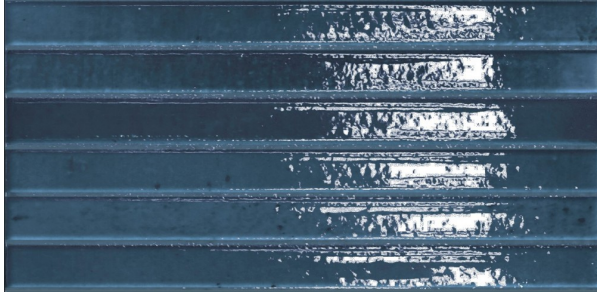

# HOME NAVY KIT-KAT 125 X 250

## Description

Home Kit-Kat is a series of wall décor tiles with 3D effects from Italy. Available in a list of colours, Milk, Honey, Sky, Ash and Navy. With a polished finish, this range is great for all interior and exterior wall uses.

## Specifications

Finish:	Gloss
Material:	Porcelain
Origin:	Italy
Size:	125 x 250
Variation:	1
Weight:	20 kg per m <sup>2</sup>
Rectified:	No
Sealing Required:	No
Colour:	Blue
m <sup>2</sup> Per Box:	0.8125
Tiles Per Pack:	26