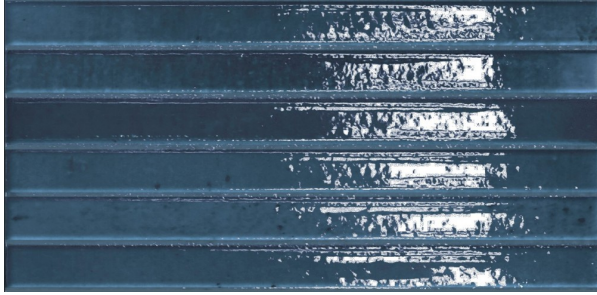

HOME NAVY KIT-KAT 125 X 250

Description

Home Kit-Kat is a series of wall décor tiles with 3D effects from Italy. Available in a list of colours, Milk, Honey, Sky, Ash and Navy. With a polished finish, this range is great for all interior and exterior wall uses.

\$144.90 per m²
(incl GST)

Stock
High (100 m² - 200 m²)

Specifications

Finish:	Gloss
Material:	Porcelain
Origin:	Italy
Size:	125 x 250
Variation:	1
Weight:	20 kg per m ²
Rectified:	No
Sealing Required:	No
Colour:	Blue
m ² Per Box:	0.8125
Tiles Per Pack:	26