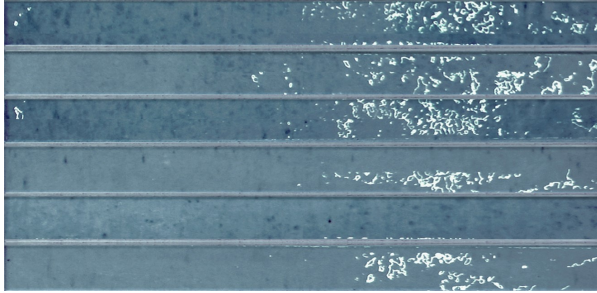

HOME SKY KIT-KAT 125X250

Description

Home Kit-Kat is a series of wall décor tiles with 3D effects from Italy. Available in a list of colours, Milk, Honey, Sky, Ash and Navy. With a polished finish, this range is great for all interior and exterior wall uses.

~~\$144.90~~

\$115.92 per m²

(incl GST)

Stock

Low (10 m² - 40 m²)

Specifications

Finish:	Gloss
Material:	Porcelain
Origin:	Italy
Size:	125 x 250
Variation:	1
Weight:	20 kg per m ²
Rectified:	No
Sealing Required:	No
Colour:	Blue
m ² Per Box:	0.8125
Tiles Per Pack:	26