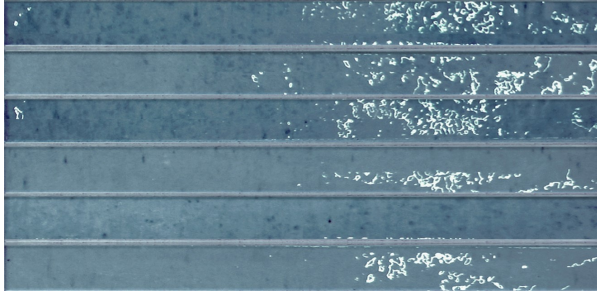

# HOME SKY KIT-KAT 125X250

## Description

Home Kit-Kat is a series of wall décor tiles with 3D effects from Italy. Available in a list of colours, Milk, Honey, Sky, Ash and Navy. With a polished finish, this range is great for all interior and exterior wall uses.

## Specifications

|                         |                          |
|-------------------------|--------------------------|
| Finish:                 | Gloss                    |
| Material:               | Porcelain                |
| Origin:                 | Italy                    |
| Size:                   | 125 x 250                |
| Variation:              | 1                        |
| Weight:                 | 20 kg per m <sup>2</sup> |
| Rectified:              | No                       |
| Sealing Required:       | No                       |
| Colour:                 | Blue                     |
| m <sup>2</sup> Per Box: | 0.8125                   |
| Tiles Per Pack:         | 26                       |