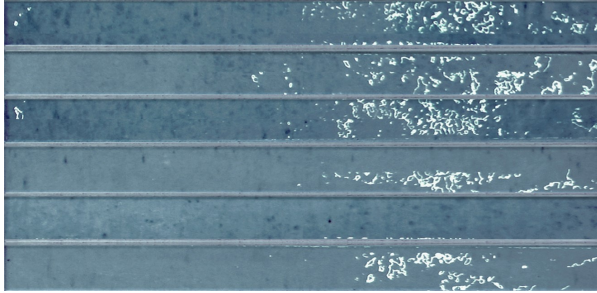

# HOME SKY KIT-KAT 125X250

## Description

Home Kit-Kat is a series of wall décor tiles with 3D effects from Italy. Available in a list of colours, Milk, Honey, Sky, Ash and Navy. With a polished finish, this range is great for all interior and exterior wall uses.

## Specifications

Finish:	Gloss
Material:	Porcelain
Origin:	Italy
Size:	125 x 250
Thickness:	7
Variation:	1
Weight:	20 kg per m <sup>2</sup>
Rectified:	No
Sealing Required:	No
Colour:	Blue
m <sup>2</sup> Per Box:	0.8125
Tiles Per Pack:	26