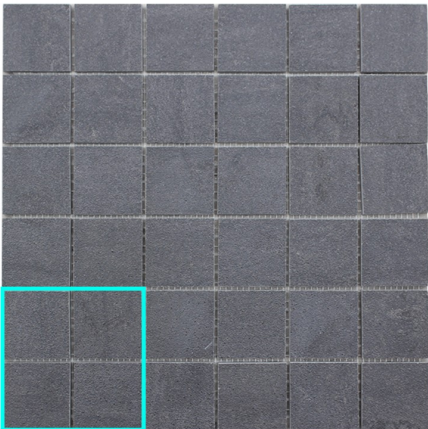

# KALEIDO NERO MIX MOSAIC 300 X 300

## Description

Part of the popular Kaleido range of stone-look tiles. 48mm polished porcelain tiles on a 300 x 300mm sheet.

Indicative Sample Size

~~\$39.90~~

**\$19.95** each

(incl GST)

## Specifications

Finish:	POLISHED
Material:	PORCELAIN
Origin:	ITALY
Size:	300 x 300
Rectified:	Yes
Sealing Required:	No
Colour:	Black