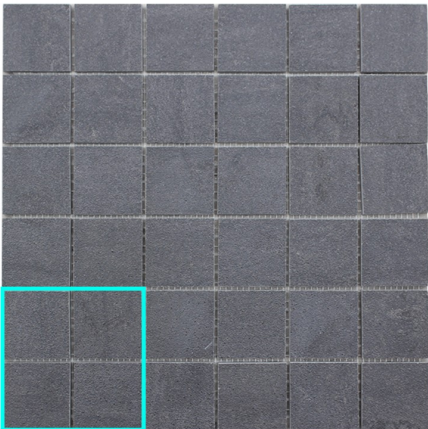

KALEIDO NERO MIX MOSAIC 300 X 300

Description

Part of the popular Kaleido range of stone-look tiles. 48mm polished porcelain tiles on a 300 x 300mm sheet.

Indicative Sample Size

~~\$39.90~~
\$19.95 each
(incl GST)

Specifications

Finish:	POLISHED
Material:	PORCELAIN
Origin:	ITALY
Size:	300 x 300
Rectified:	Yes
Sealing Required:	No
Colour:	Black