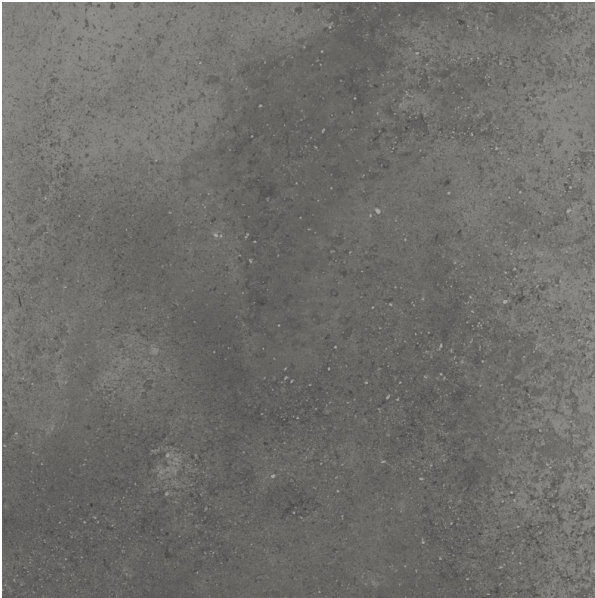

# KARAKA GRIS 600 X 600

## Description

Karaka Gris is a concrete effect glazed tile suitable for all residential interiors, both floors and walls. A dark-grey tone with subtle stone-like grains and a smooth matt finish, Karaka Gris is an excellent concrete replica with all the durability and low porosity of ceramic stoneware.

## Specifications

Finish:	MATT
Material:	VITREOUS
Origin:	CHINA
Size:	600 x 600
Antislip Rating:	Z
Variation:	2
Weight:	20 kg per m <sup>2</sup>
Rectified:	Yes
Sealing Required:	No
Colour:	Grey
m <sup>2</sup> Per Box:	1.44
Tiles Per Pack:	4