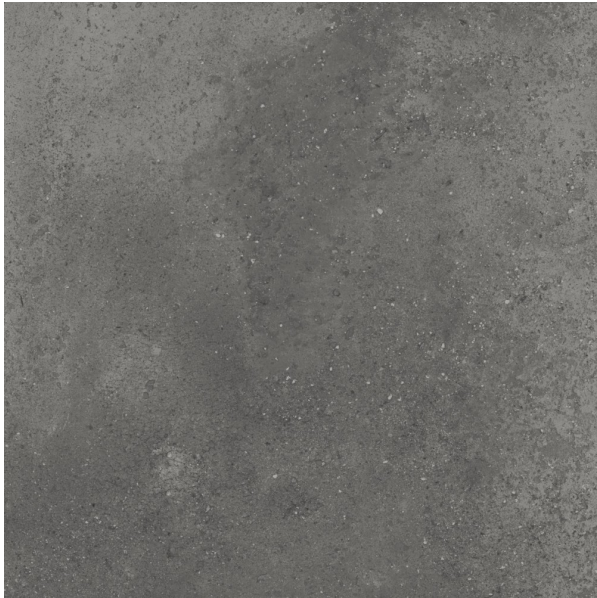

# KARAKA GRIS 600 X 600

## Description

Karaka Gris is a concrete effect glazed tile suitable for all residential interiors, both floors and walls. A dark-grey tone with subtle stone-like grains and a smooth matt finish, Karaka Gris is an excellent concrete replica with all the durability and low porosity of ceramic stoneware.

## Specifications

Finish:	MATT
Material:	VITREOUS
Origin:	CHINA
Size:	600 x 600
Antislip Rating:	Z
Variation:	2
Weight:	20 kg per m <sup>2</sup>
Rectified:	Yes
Sealing Required:	No
Colour:	Grey
m <sup>2</sup> Per Box:	1.44
Tiles Per Pack:	4