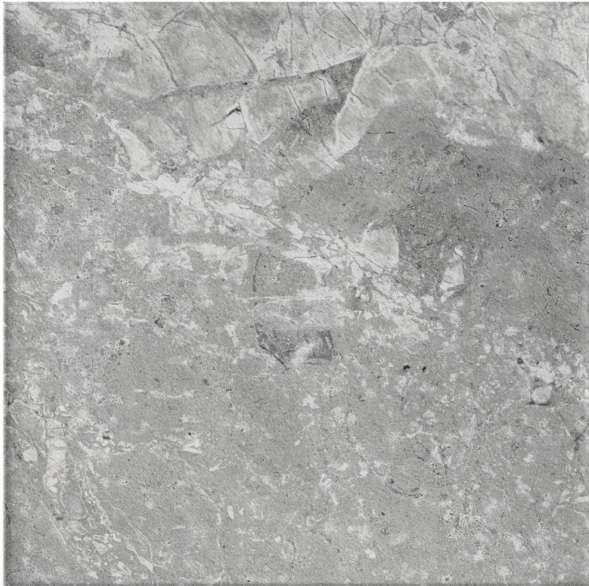

# KARST STONE GRIS 150 X 150

## Description

Karst Stone 150x150 is a decorative tile range designed in a classic stone style with the timeless elegance. Perfect for both walls and residential interior floors, these tiles are available in four stunning colors: White, Beige, Gris, and Nero. Complement your decor with matching Microtech floor tiles in a sleek 600x600 size for a seamless finish.

## Specifications

Finish:	MATT
Material:	VITREOUS
Origin:	CHINA
Size:	150 x 150
Variation:	2
Weight:	18.5 kg per m <sup>2</sup>
Rectified:	Yes
Sealing Required:	No
Colour:	Grey
m <sup>2</sup> Per Box:	0.99
Tiles Per Pack:	44