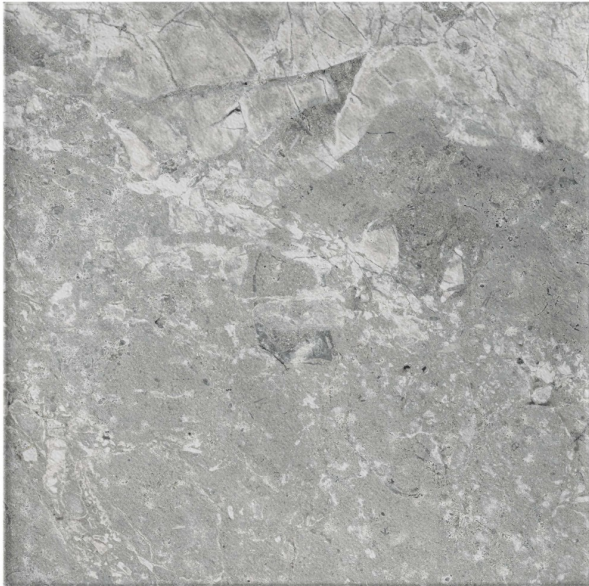

KARST STONE GRIS 150 X 150

Description

Karst Stone 150x150 is a decorative tile range designed in a classic stone style with the timeless elegance. Perfect for both walls and residential interior floors, these tiles are available in four stunning colors: White, Beige, Gris, and Nero. Complement your decor with matching Microtech floor tiles in a sleek 600x600 size for a seamless finish.

\$69.90 per m²
(incl GST)

Stock
High (100 m² - 200 m²)

Specifications

Finish:	MATT
Material:	VITREOUS
Origin:	CHINA
Size:	150 x 150
Thickness:	7
Variation:	2
Weight:	18.5 kg per m ²
Rectified:	Yes
Sealing Required:	No
Colour:	Grey
m ² Per Box:	0.99
Tiles Per Pack:	44