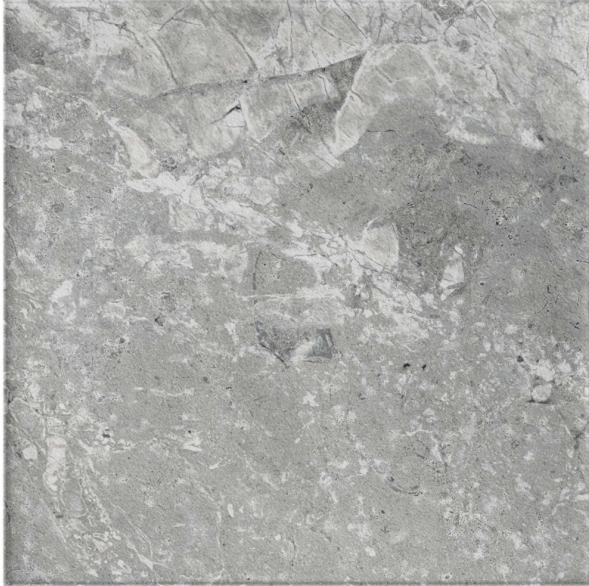

KARST STONE GRIS 150 X 150

Description

Karst Stone 150x150 is a decorative tile range designed in a classic stone style with the timeless elegance. Perfect for both walls and residential interior floors, these tiles are available in four stunning colors: White, Beige, Gris, and Nero. Complement your decor with matching Microtech floor tiles in a sleek 600x600 size for a seamless finish.

\$69.90 per m²
(incl GST)

Stock
High (100 m² - 200 m²)

Specifications

Finish:	MATT
Material:	VITREOUS
Origin:	CHINA
Size:	150 x 150
Variation:	2
Weight:	18.5 kg per m ²
Rectified:	Yes
Sealing Required:	No
Colour:	Grey
m ² Per Box:	0.99
Tiles Per Pack:	44