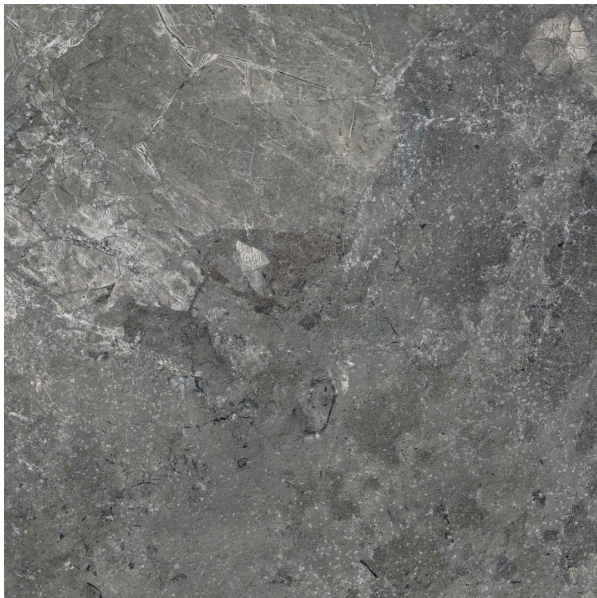

KARST STONE NERO MICROTEC 600 X 600

Description

A fantastic range with In & Out technology, suitable for both indoor and outdoor uses. Available in 4 colours, Grey, Beige, Nero and White. Karst Stone delivers a very smooth feel on the surface, a perfect choice for bathroom, kitchen and laundry. But it achieves an unbelievably high anti-slip level in wet conditions, suits for outdoor areas. It is the best choice to deliver a consistent indoor - outdoor flow for your house.

~~\$69.90~~
\$55.92 per m2
(incl GST)

Stock
High (100 m2 - 200 m2)

Specifications

Finish:	MATT
Material:	PORCELAIN
Origin:	CHINA
Size:	600 x 600
Antislip Rating:	W
Variation:	2
Weight:	20 kg per m ²
Rectified:	Yes
Sealing Required:	No
Colour:	Charcoal
m ² Per Box:	1.44
Tiles Per Pack:	4