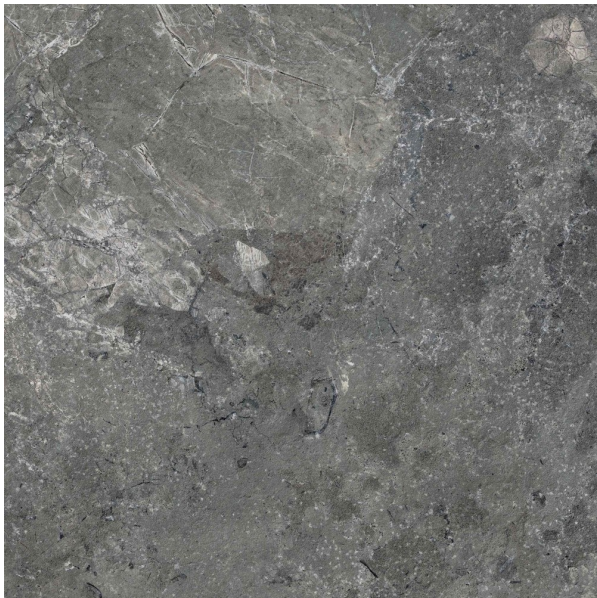

KARST STONE NERO MICROTEC 600 X 600

Description

A fantastic range with In & Out technology, suitable for both indoor and outdoor uses. Available in 4 colours, Grey, Beige, Nero and White. Karst Stone delivers a very smooth feel on the surface, a perfect choice for bathroom, kitchen and laundry. But it achieves an unbelievably high anti-slip level in wet conditions, suits for outdoor areas. It is the best choice to deliver a consistent indoor - outdoor flow for your house.

\$69.90 per m2
(incl GST)

Stock
High (100 m2 - 200 m2)

Specifications

Finish:	MATT
Material:	PORCELAIN
Origin:	CHINA
Size:	600 x 600
Thickness:	10
Antislip Rating:	W
Variation:	2
Weight:	20 kg per m ²
Rectified:	Yes
Sealing Required:	No
Colour:	Charcoal
m ² Per Box:	1.44
Tiles Per Pack:	4