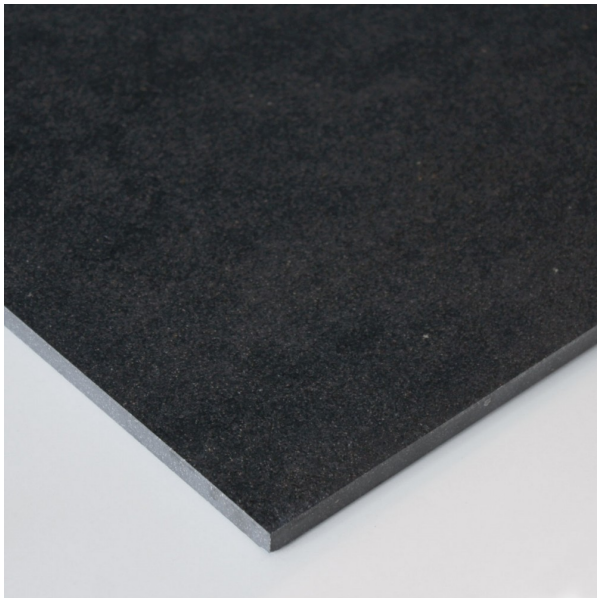

KODA NERO MATT 600 X 600

Description

Koda Nero is a matt full bodied porcelain. An elegant and simple, fine grained stone design reminiscent of diabase igneous rock. It has a smooth, easy care surface and is suitable for interior floors and walls. Also available in a matching outdoor antislip 600x600mm option.

\$66.90 per m²
(incl GST)

Stock
Medium (40 m² - 100 m²)

Specifications

| | |
|-------------------------|----------------------------|
| Finish: | MATT |
| Material: | PORCELAIN |
| Origin: | CHINA |
| Size: | 600 x 600 |
| Antislip Rating: | Z |
| Weight: | 22.9 kg per m ² |
| Rectified: | Yes |
| Sealing Required: | No |
| Colour: | Black |
| m ² Per Box: | 1.44 |
| Tiles Per Pack: | 4 |