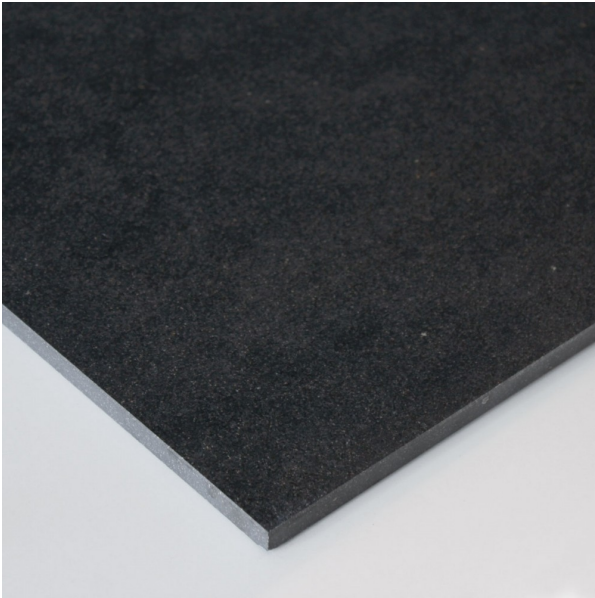

# KODA NERO MATT 600 X 600

## Description

Koda Nero is a matt full bodied porcelain. An elegant and simple, fine grained stone design reminiscent of diabase igneous rock. It has a smooth, easy care surface and is suitable for interior floors and walls. Also available in a matching outdoor antislip 600x600mm option.

## Specifications

Finish:	MATT
Material:	PORCELAIN
Origin:	CHINA
Size:	600 x 600
Antislip Rating:	Z
Weight:	22.9 kg per m <sup>2</sup>
Rectified:	Yes
Sealing Required:	No
Colour:	Black
m <sup>2</sup> Per Box:	1.44
Tiles Per Pack:	4