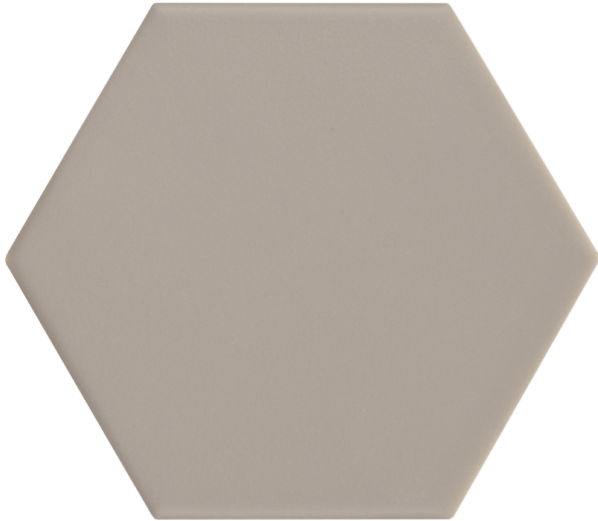

KROMATIKA BEIGE 116 X 101

Description

Kromatika is a stunning floor and wall tile range from Spain, available in 9 vibrant bright colours with the most popular hexagonal shape. Each colour comes with a natural and consistent shade variation. It is a fantastic range for kitchen splashbacks, feature walls in bathrooms or commercial use like cafes and restaurants. As it is a porcelain range with R10 antislip standard, also great for all interior floor areas.

\$154.90 per m²
(incl GST)

Stock
Medium (40 m² - 100 m²)

Specifications

Finish:	MATT
Material:	PORCELAIN
Origin:	SPAIN
Size:	116 x 101
Thickness:	8
Antislip Rating:	R10
Variation:	2
Weight:	18.5 kg per m ²
Rectified:	No
Sealing Required:	No
Colour:	Beige
m ² Per Box:	0.44
Tiles Per Pack:	50