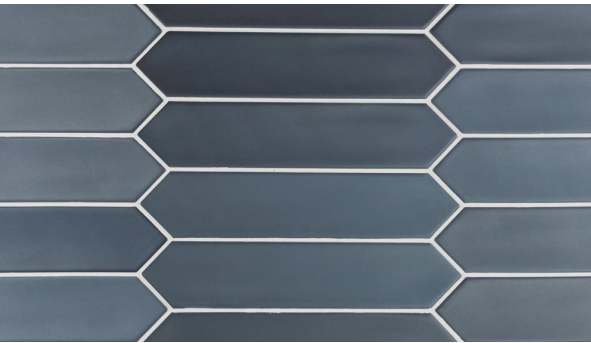

LANSE NAVY PICKET 50X250

Description

Lanse is a stunning white-body wall tile range from Spain, stocked in 6 contemporary colours. Each colour comes with a range of darker and lighter shades all randomly supplied. It's unique double arrow-head or picket shape, create a really striking geometric effect on the wall. An eye-catching contemporary range. Suitable for interior walls only.

\$114.90 per m²
(incl GST)

Stock
Low (10 m² - 40 m²)

Specifications

Finish:	MATT
Material:	CERAMIC
Origin:	SPAIN
Size:	50 x 250
Variation:	3
Weight:	18.5 kg per m ²
Rectified:	No
Sealing Required:	No
Colour:	Blue
m ² Per Box:	0.5
Tiles Per Pack:	44