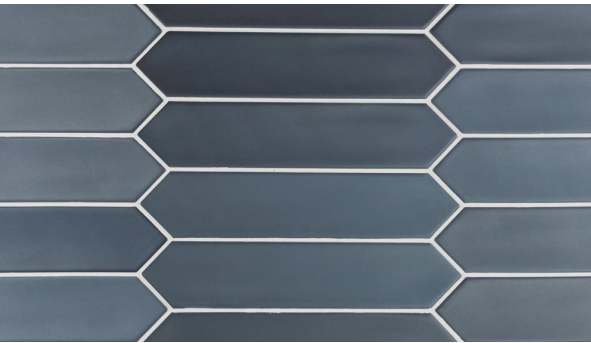

LANSE NAVY PICKET 50X250

Description

Lanse is a stunning white-body wall tile range from Spain, stocked in 6 contemporary colours. Each colour comes with a range of darker and lighter shades all randomly supplied. It's unique double arrow-head or picket shape, create a really striking geometric effect on the wall. An eye-catching contemporary range. Suitable for interior walls only.

\$114.90 per m²
(incl GST)

Stock
Medium (40 m² - 100 m²)

Specifications

Finish:	MATT
Material:	CERAMIC
Origin:	SPAIN
Size:	50 x 250
Variation:	3
Weight:	18.5 kg per m ²
Rectified:	No
Sealing Required:	No
Colour:	Blue
m ² Per Box:	0.5
Tiles Per Pack:	44