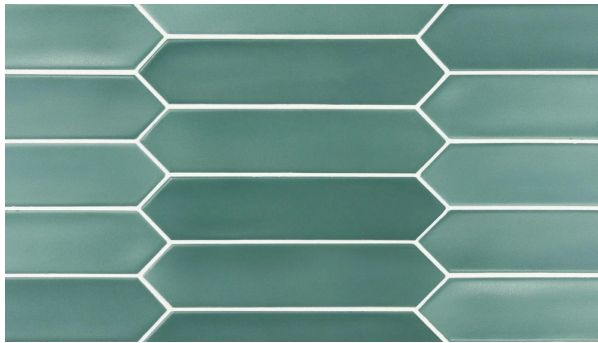

LANSE VIRIDIAN PICKET 50X250

Description

Lanse is a stunning white-body wall tile range from Spain, stocked in 6 contemporary colours. Each colour comes with a range of darker and lighter shades all randomly supplied. It's unique double arrow-head or picket shape, create a really striking geometric effect on the wall. An eye-catching contemporary range. Suitable for interior walls only.

\$114.90 per m²
(incl GST)

Stock
Medium (40 m² - 100 m²)

Specifications

Finish:	MATT
Material:	CERAMIC
Origin:	SPAIN
Size:	50 x 250
Variation:	3
Weight:	18.5 kg per m ²
Rectified:	No
Sealing Required:	No
Colour:	Green
m ² Per Box:	0.5
Tiles Per Pack:	44