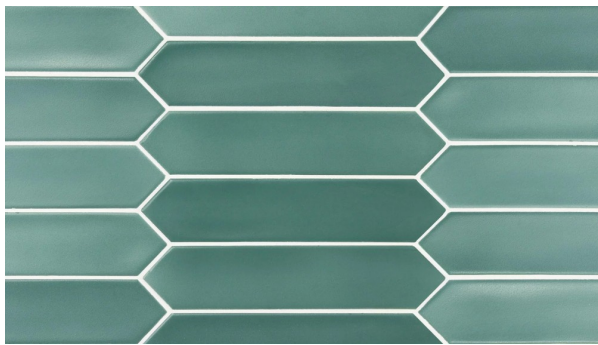

LANSE VIRIDIAN PICKET 50X250

Description

Lanse is a stunning white-body wall tile range from Spain, stocked in 6 contemporary colours. Each colour comes with a range of darker and lighter shades all randomly supplied. It's unique double arrow-head or picket shape, create a really striking geometric effect on the wall. An eye-catching contemporary range. Suitable for interior walls only.

\$114.90 per m²
(incl GST)

Stock
Medium (40 m² - 100 m²)

Specifications

Finish:	MATT
Material:	CERAMIC
Origin:	SPAIN
Size:	50 x 250
Thickness:	8
Variation:	3
Weight:	18.5 kg per m ²
Rectified:	No
Sealing Required:	No
Colour:	Green
m ² Per Box:	0.5
Tiles Per Pack:	44