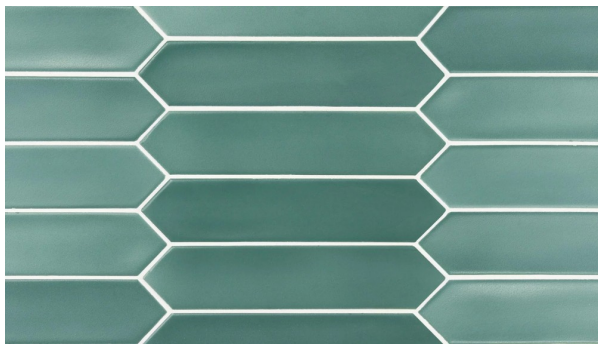

LANSE VIRIDIAN PICKET 50X250

Description

Lanse is a stunning white-body wall tile range from Spain, stocked in 6 contemporary colours. Each colour comes with a range of darker and lighter shades all randomly supplied. It's unique double arrow-head or picket shape, create a really striking geometric effect on the wall. An eye-catching contemporary range. Suitable for interior walls only.

\$114.90 per m²
(incl GST)

Stock
Medium (40 m² - 100 m²)

Specifications

Finish:	MATT
Material:	CERAMIC
Origin:	SPAIN
Size:	50 x 250
Variation:	3
Weight:	18.5 kg per m ²
Rectified:	No
Sealing Required:	No
Colour:	Green
m ² Per Box:	0.5
Tiles Per Pack:	44