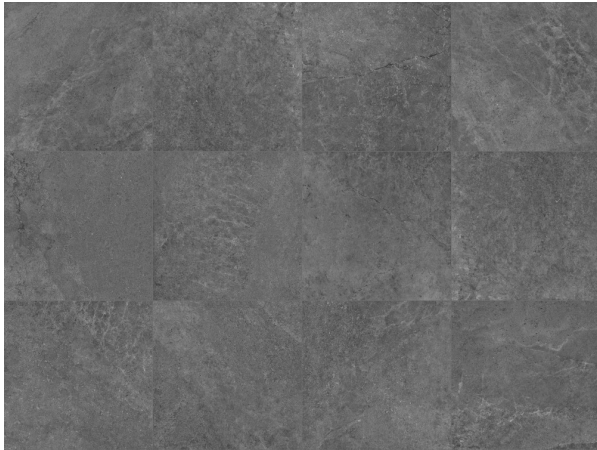

LIMESTONE CHARCOAL ANTISLIP 600 X 600

Description

A fantastic limestone inspired matt porcelain with 12 different faces, 4 colours - white, pearl, grey and charcoal. Suitable for all residential interior areas on both floors and walls. Also available in a matching outdoor anti-slip for those who love a seamless indoor- outdoor flow.

~~\$76.90~~
\$61.52 per m²
(incl GST)

Stock
Very High (200+ m²)

Specifications

Finish:	ANTISLIP
Material:	PORCELAIN
Size:	600 x 600
PEI:	3
Antislip Rating:	V
Variation:	3
Weight:	20.1 kg per m ²
Rectified:	Yes
Sealing Required:	No
Colour:	Charcoal
m ² Per Box:	1.44
Tiles Per Pack:	4