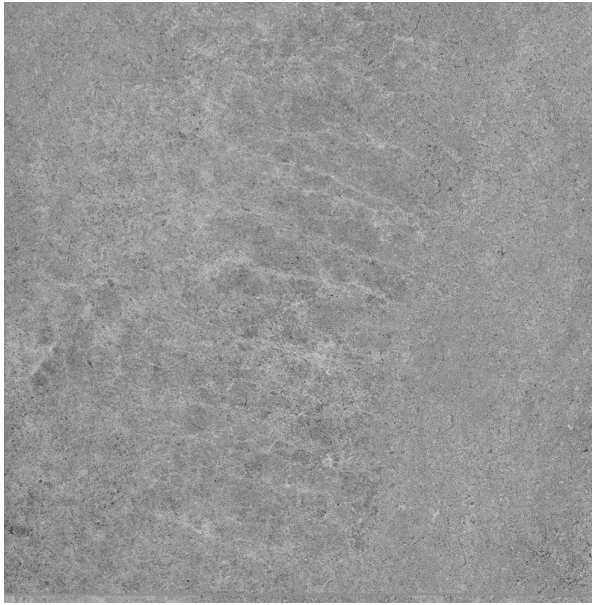

LIMESTONE GREY ANTISLIP 600 X 600

Description

A fantastic limestone inspired matt porcelain with 12 different faces, 4 colours - white, pearl, grey and charcoal. Suitable for all residential interior areas on both floors and walls. Also available in a matching outdoor anti-slip for those who love a seamless indoor- outdoor flow.

\$76.90 per m²
(incl GST)

Stock
Very High (200+ m²)

Specifications

Finish:	MATT
Material:	PORCELAIN
Origin:	China
Size:	600 x 600
PEI:	3
Antislip Rating:	V
Variation:	3
Weight:	20.1 kg per m ²
Rectified:	Yes
Sealing Required:	No
Colour:	Grey
m ² Per Box:	1.44
Tiles Per Pack:	4