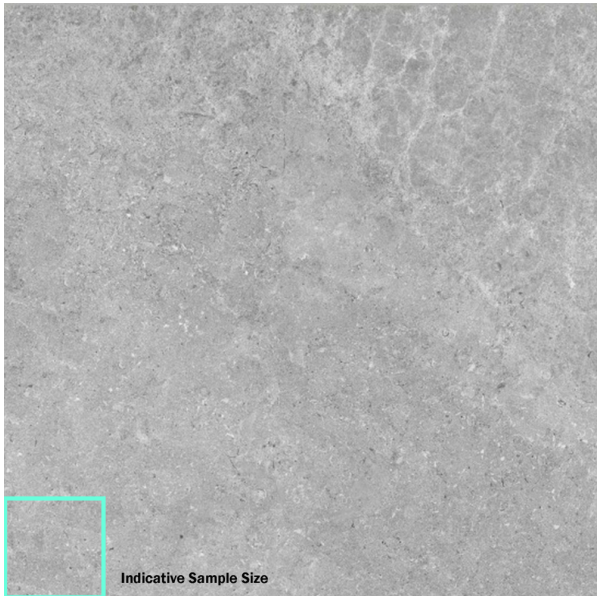

LIMESTONE PEARL ANTISLIP 600 X 600

Description

A fantastic limestone inspired matt porcelain with 12 different faces, 4 colours - white, pearl, grey and charcoal. Suitable for all residential interior areas on both floors and walls. Also available in a matching outdoor anti-slip for those who love a seamless indoor- outdoor flow.

~~\$76.90~~
\$61.52 per m²
(incl GST)

Stock
Very High (200+ m²)

Specifications

Finish:	MATT
Material:	PORCELAIN
Origin:	China
Size:	600 x 600
PEI:	3
Antislip Rating:	V
Variation:	3
Weight:	20.1 kg per m ²
Rectified:	Yes
Sealing Required:	No
Colour:	Grey
m ² Per Box:	1.44
Tiles Per Pack:	4

Indicative Sample Size