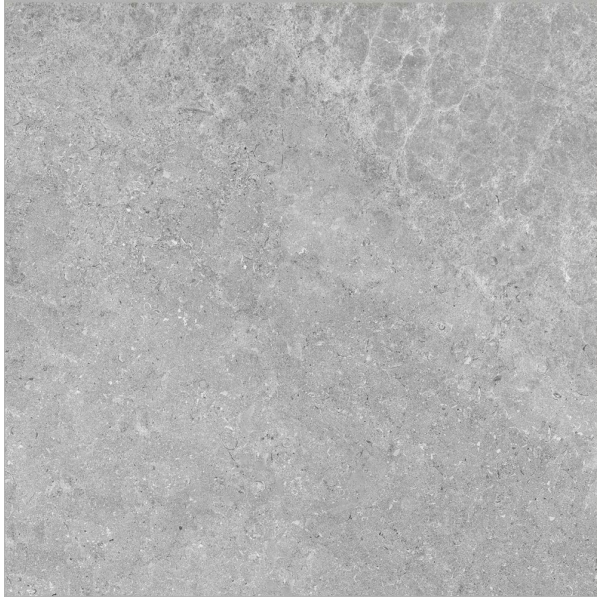

LIMESTONE PEARL ANTISLIP 600 X 600

Description

A fantastic limestone inspired matt porcelain with 12 different faces, 4 colours - white, pearl, grey and charcoal. Suitable for all residential interior areas on both floors and walls. Also available in a matching outdoor anti-slip for those who love a seamless indoor- outdoor flow.

~~\$76.90~~
\$61.52 per m²
(incl GST)

Stock
Very High (200+ m²)

Specifications

Finish:	MATT
Material:	PORCELAIN
Origin:	China
Size:	600 x 600
PEI:	3
Antislip Rating:	V
Variation:	3
Weight:	20.1 kg per m ²
Rectified:	Yes
Sealing Required:	No
Colour:	Grey
m ² Per Box:	1.44
Tiles Per Pack:	4