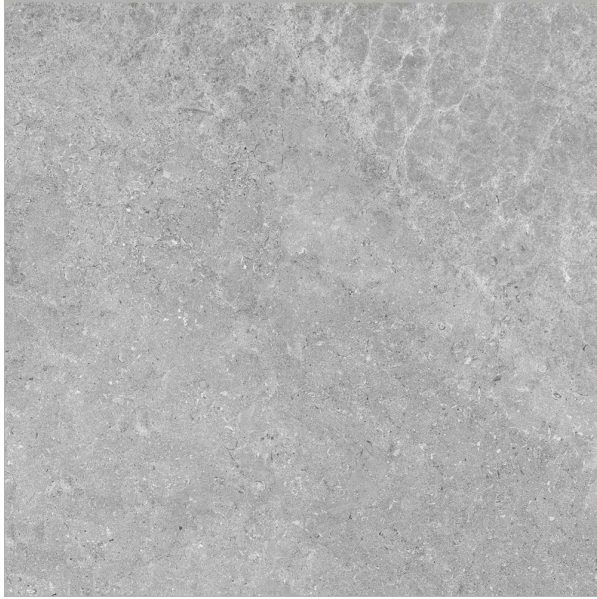

LIMESTONE PEARL MATT 600 X 600

Description

A fantastic limestone inspired matt porcelain with 12 different faces, 4 colours - white, pearl, grey and charcoal. Suitable for all residential interior areas on both floors and walls. Also available in a matching outdoor anti-slip for those who love a seamless indoor- outdoor flow.

~~\$69.90~~

\$55.92 per m²

(incl GST)

Out of Stock

Specifications

| | |
|-------------------------|----------------------------|
| Finish: | MATT |
| Material: | PORCELAIN |
| Origin: | China |
| Size: | 600 x 600 |
| PEI: | 3 |
| Antislip Rating: | X |
| Variation: | 3 |
| Weight: | 20.1 kg per m ² |
| Rectified: | Yes |
| Sealing Required: | No |
| Colour: | Grey |
| m ² Per Box: | 1.44 |
| Tiles Per Pack: | 4 |