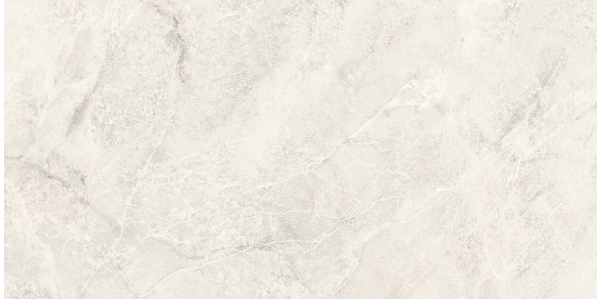

LISBON BEIGE HONED 600 X 1200

Description

Lisbon range is a stunning glazed porcelain tile in format 600x600 and 600x1200mm, available in 2 colour, beige and grey, and 2 finishes- honed and polished. Lisbon range can recreate that luxury hotel look, and let you enjoy endless staycations right at home. The classy aesthetic is about natural and elegant elements, ideal for homeowners and designers wanting to create modern luxe spaces.

~~\$99.90~~
\$79.92 per m2
(incl GST)

Stock
Very High (200+ m2)

Specifications

Finish:	MATT
Material:	PORCELAIN
Origin:	CHINA
Size:	600 x 1200
PEI:	4
Antislip Rating:	Z
Variation:	3
Weight:	21.88 kg per m ²
Rectified:	Yes
Sealing Required:	No
Colour:	White
m ² Per Box:	1.44
Tiles Per Pack:	2