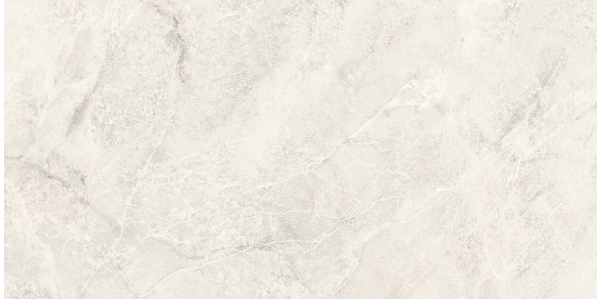

LISBON BEIGE HONED 600 X 1200

Description

Lisbon range is a stunning glazed porcelain tile in format 600x600 and 600x1200mm, available in 2 colour, beige and grey, and 2 finishes- honed and polished. Lisbon range can recreate that luxury hotel look, and let you enjoy endless staycations right at home. The classy aesthetic is about natural and elegant elements, ideal for homeowners and designers wanting to create modern luxe spaces.

\$99.90 per m²
(incl GST)

Stock
Low (10 m² - 40 m²)

Specifications

Finish:	MATT
Material:	PORCELAIN
Origin:	CHINA
Size:	600 x 1200
PEI:	4
Antislip Rating:	Z
Variation:	3
Weight:	21.88 kg per m ²
Rectified:	Yes
Sealing Required:	No
Colour:	White
m ² Per Box:	1.44
Tiles Per Pack:	2