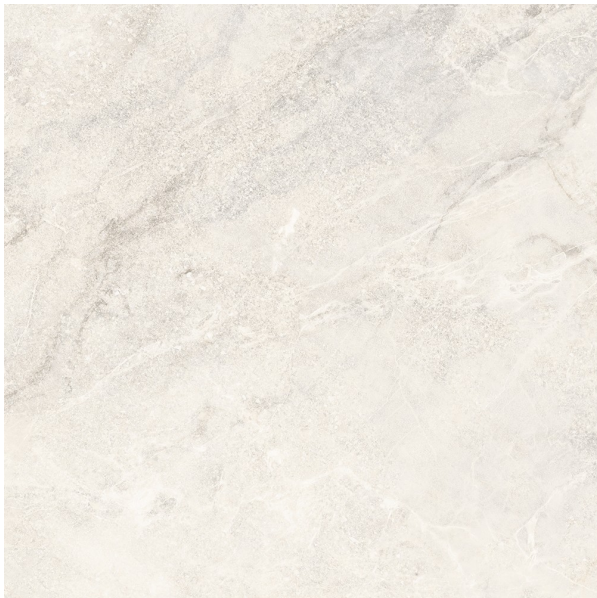

# LISBON BEIGE HONED 600 X 600

## Description

Lisbon range is a stunning glazed porcelain tile in format 600x600 and 600x1200mm, available in 2 colour, beige and grey, and 2 finishes- honed and polished. Lisbon range can recreate that luxury hotel look, and let you enjoy endless staycations right at home. The classy aesthetic is about natural and elegant elements, ideal for homeowners and designers wanting to create modern luxe spaces.

## Specifications

Finish:	MATT
Material:	PORCELAIN
Origin:	CHINA
Size:	600 x 600
PEI:	4
Antislip Rating:	Z
Variation:	3
Weight:	21.88 kg per m <sup>2</sup>
Rectified:	Yes
Sealing Required:	No
Colour:	White
m <sup>2</sup> Per Box:	1.44
Tiles Per Pack:	4