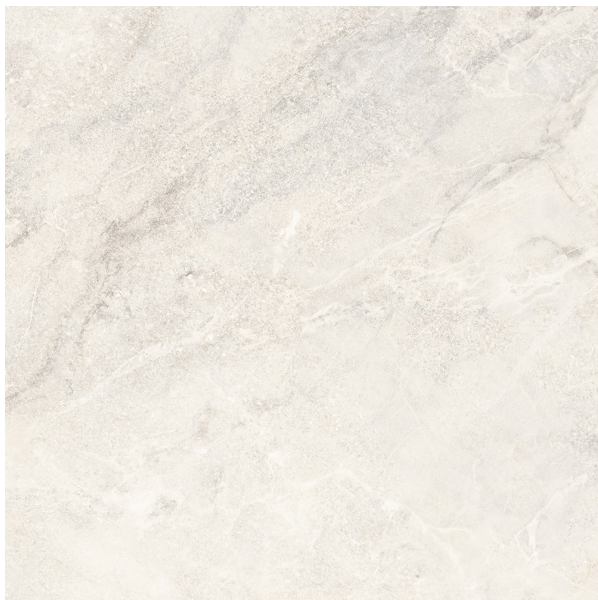

LISBON BEIGE HONED 600 X 600

Description

Lisbon range is a stunning glazed porcelain tile in format 600x600 and 600x1200mm, available in 2 colour, beige and grey, and 2 finishes- honed and polished. Lisbon range can recreate that luxury hotel look, and let you enjoy endless staycations right at home. The classy aesthetic is about natural and elegant elements, ideal for homeowners and designers wanting to create modern luxe spaces.

\$79.90 per m²
(incl GST)

Stock
Low (10 m² - 40 m²)

Specifications

Finish:	MATT
Material:	PORCELAIN
Origin:	CHINA
Size:	600 x 600
PEI:	4
Antislip Rating:	Z
Variation:	3
Weight:	21.88 kg per m ²
Rectified:	Yes
Sealing Required:	No
Colour:	White
m ² Per Box:	1.44
Tiles Per Pack:	4