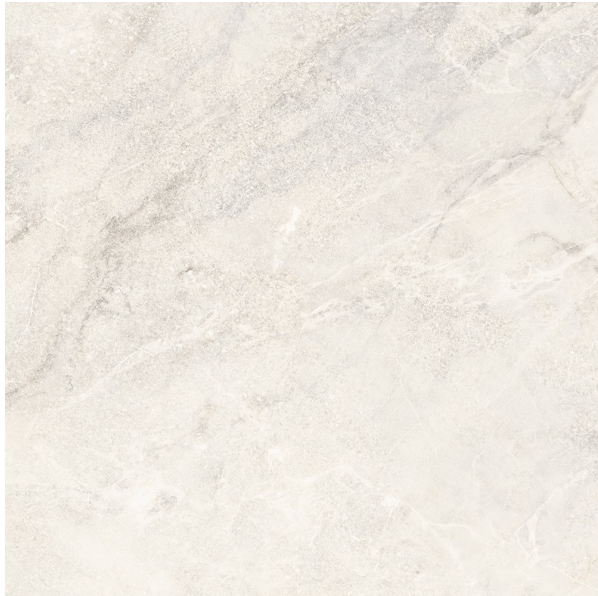

LISBON BEIGE POLISHED 600 X 600

Description

Lisbon range is a stunning glazed porcelain tile in format 600x600 and 600x1200mm, available in 2 colour, beige and grey, and 2 finishes- honed and polished. Lisbon range can recreate that luxury hotel look, and let you enjoy endless staycations right at home. The classy aesthetic is about natural and elegant elements, ideal for homeowners and designers wanting to create modern luxe spaces.

~~\$79.90~~
\$63.92 per m²
(incl GST)

Stock
Low (10 m² - 40 m²)

Specifications

Finish:	MATT
Material:	PORCELAIN
Origin:	CHINA
Size:	600 x 600
PEI:	4
Antislip Rating:	Z
Variation:	3
Weight:	21.88 kg per m ²
Rectified:	Yes
Sealing Required:	No
Colour:	White
m ² Per Box:	1.44
Tiles Per Pack:	4