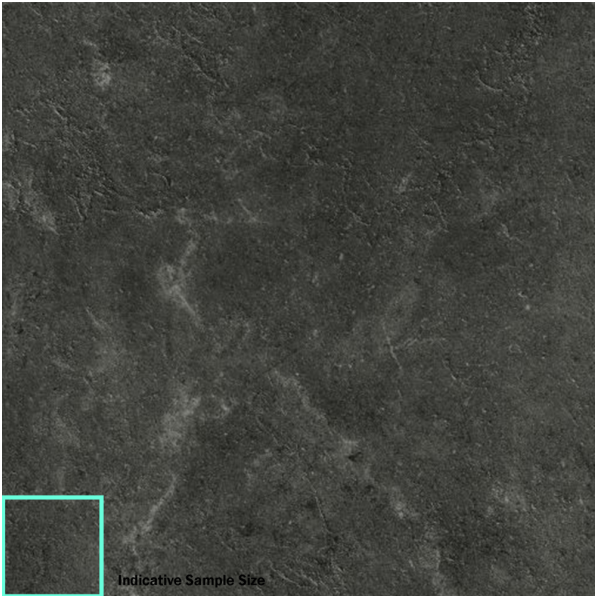

LUSSO BLACK 600 X 600

Description

Lusso series of glazed porcelain floor tiles suitable for all residential interiors, both floors and walls. Natural stone looks and a soft matt finish, these tiles are available in six subtle colours.

\$74.90 per m²
(incl GST)

Out of Stock

Specifications

Finish:	MATT
Material:	PORCELAIN
Origin:	CHINA
Size:	600 x 600
Antislip Rating:	Y
Variation:	2
Weight:	20 kg per m ²
Rectified:	Yes
Sealing Required:	No
Colour:	Black
m ² Per Box:	1.44
Tiles Per Pack:	4

Indicative Sample Size