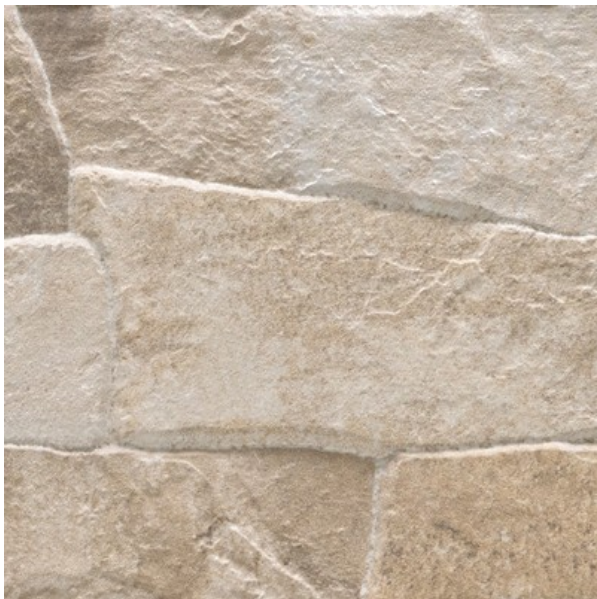

Specifications

Finish:	MATT
Material:	PORCELAIN
Size:	150 x 610
Thickness:	8
Variation:	4
Weight:	20 kg per m²
Rectified:	Yes
Sealing Required:	No
Colour:	Beige
m² Per Box:	1.02
Tiles Per Pack:	11