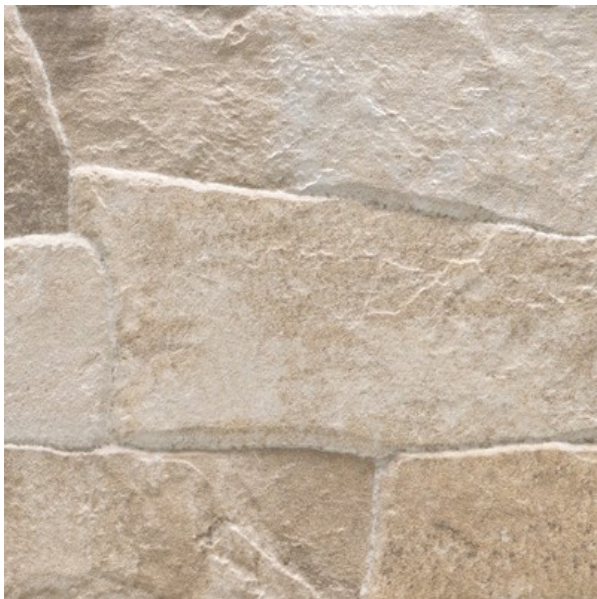

LYON SAND 150 X 610

Description

Lyon combines the beauty of marble stone, with the practicality of porcelain. The 150x610mm tiles have a thickness ranging from 7 to 11mm, resulting in a dramatic 3D effect. Glazed porcelain, suitable for interior and exterior walls.

\$124.90 per m²
(incl GST)

Stock
Low (10 m² - 40 m²)

Specifications

Finish:	MATT
Material:	PORCELAIN
Size:	150 x 610
Variation:	4
Weight:	20 kg per m ²
Rectified:	Yes
Sealing Required:	No
Colour:	Beige
m ² Per Box:	1.02
Tiles Per Pack:	11