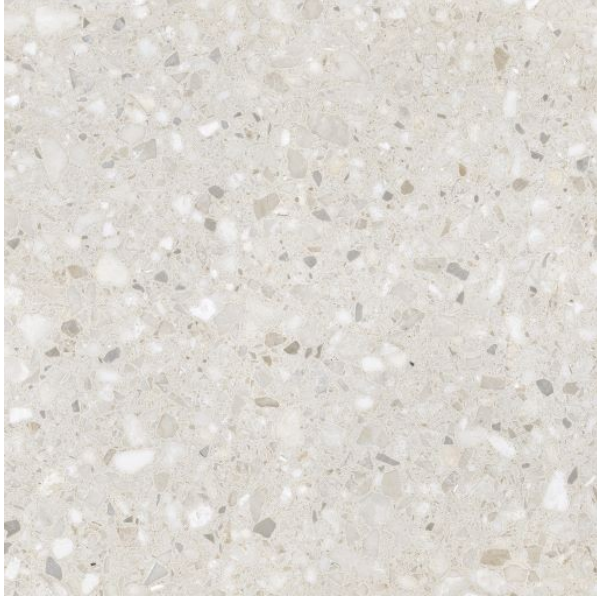

MARMETTE BEIGE MATT 600 X 600

Description

Marmette is a glazed porcelain range that expertly mimics the look and feel of real terrazzo to achieve a fun and stylish finish. Ideal for both wall and interior floor tiling. Available in four stocked colours - bianco, perla, grigio and taupe.

\$64.90 per m²
(incl GST)

Stock
Very High (200+ m²)

Specifications

Finish:	MATT
Material:	PORCELAIN
Origin:	CHINA
Size:	600 x 600
Thickness:	10
PEI:	4
Antislip Rating:	X
Variation:	3
Weight:	20 kg per m ²
Rectified:	Yes
Sealing Required:	No
Colour:	Beige
m ² Per Box:	1.44
Tiles Per Pack:	4