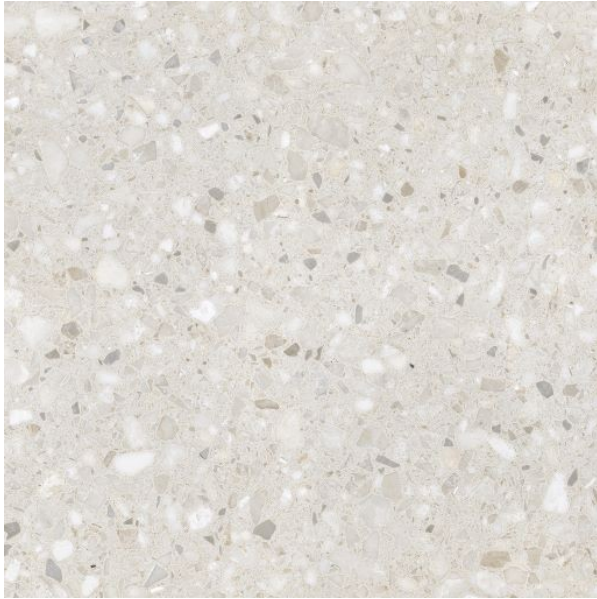

MARMETTE BEIGE MATT 600 X 600

Description

Marmette is a glazed porcelain range that expertly mimics the look and feel of real terrazzo to achieve a fun and stylish finish. Ideal for both wall and interior floor tiling. Available in four stocked colours - bianco, perla, grigio and taupe.

~~\$64.90~~
\$51.92 per m²
(incl GST)

Stock
Medium (40 m² - 100 m²)

Specifications

Finish:	MATT
Material:	PORCELAIN
Origin:	CHINA
Size:	600 x 600
PEI:	4
Antislip Rating:	W
Variation:	3
Weight:	20 kg per m ²
Rectified:	Yes
Sealing Required:	No
Colour:	Beige
m ² Per Box:	1.44
Tiles Per Pack:	4