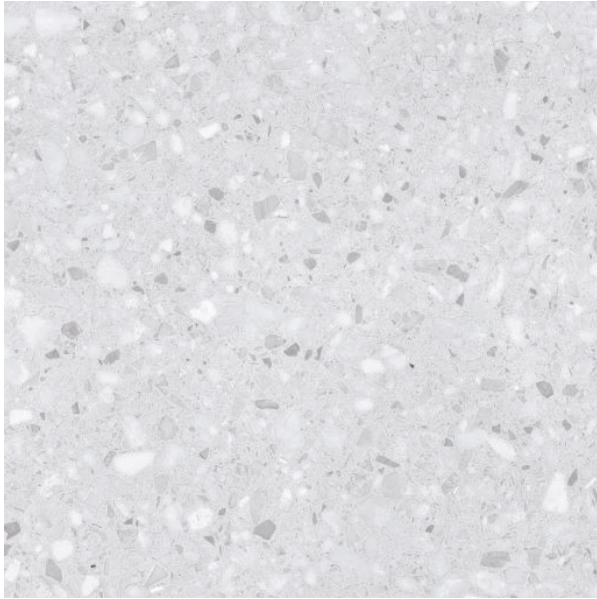

MARMETTE BIANCO MATT 600 X 600

Description

Marmette is a glazed porcelain range that expertly mimics the look and feel of real terrazzo to achieve a fun and stylish finish. Ideal for both wall and interior floor tiling. Available in four stocked colours - bianco, perla, grigio and taupe.

~~\$64.90~~
\$51.92 per m²
(incl GST)

Stock
Very High (200+ m²)

Specifications

Finish:	MATT
Material:	PORCELAIN
Origin:	CHINA
Size:	600 x 600
PEI:	4
Antislip Rating:	W
Variation:	3
Weight:	20 kg per m ²
Rectified:	Yes
Sealing Required:	No
Colour:	White
m ² Per Box:	1.44
Tiles Per Pack:	4