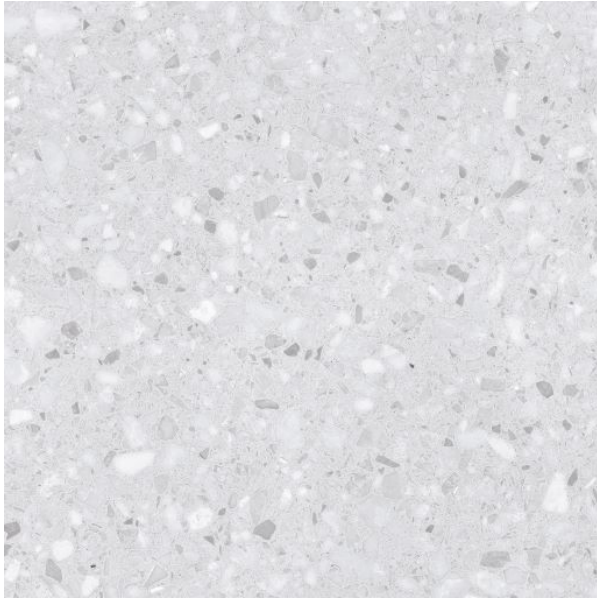

# MARMETTE BIANCO MATT 600 X 600

## Description

Marmette is a glazed porcelain range that expertly mimics the look and feel of real terrazzo to achieve a fun and stylish finish. Ideal for both wall and interior floor tiling. Available in four stocked colours - bianco, perla, grigio and taupe.

## Specifications

Finish:	MATT
Material:	PORCELAIN
Origin:	CHINA
Size:	600 x 600
Thickness:	10
PEI:	4
Antislip Rating:	X
Variation:	3
Weight:	20 kg per m <sup>2</sup>
Rectified:	Yes
Sealing Required:	No
Colour:	White
m <sup>2</sup> Per Box:	1.44
Tiles Per Pack:	4