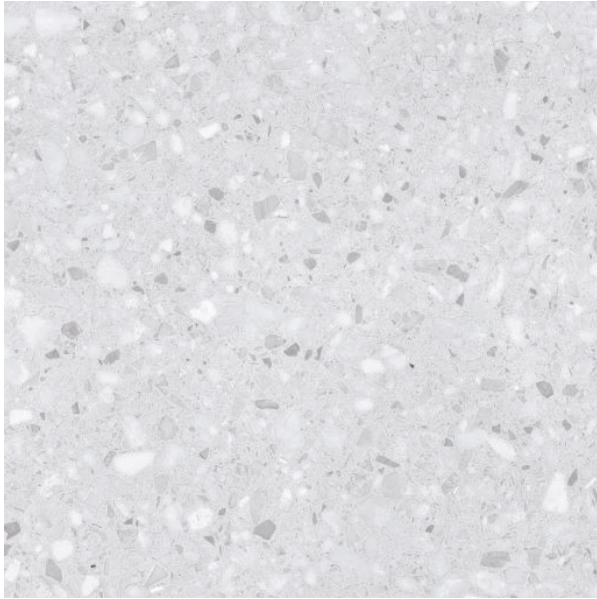

# MARMETTE BIANCO MATT 600 X 600

## Description

Marmette is a glazed porcelain range that expertly mimics the look and feel of real terrazzo to achieve a fun and stylish finish. Ideal for both wall and interior floor tiling. Available in four stocked colours - bianco, perla, grigio and taupe.

## Specifications

Finish:	MATT
Material:	PORCELAIN
Origin:	CHINA
Size:	600 x 600
PEI:	4
Antislip Rating:	W
Variation:	3
Weight:	20 kg per m <sup>2</sup>
Rectified:	Yes
Sealing Required:	No
Colour:	White
m <sup>2</sup> Per Box:	1.44
Tiles Per Pack:	4