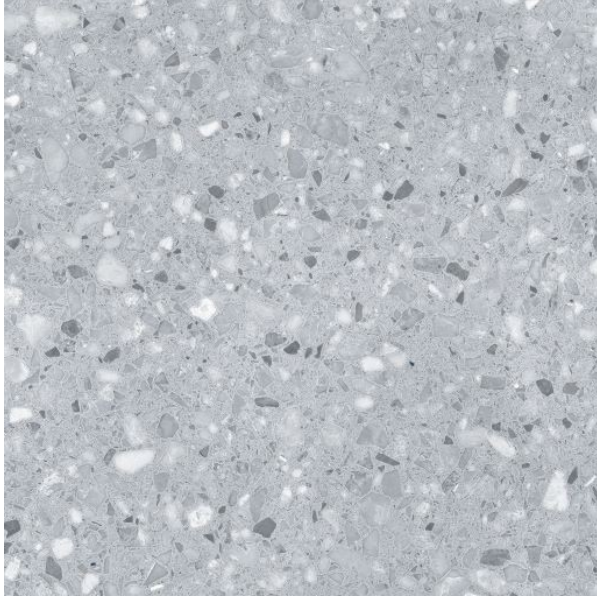

MARMETTE GRIGIO MATT 600 X 600

Description

Marmette is a glazed porcelain range that expertly mimics the look and feel of real terrazzo to achieve a fun and stylish finish. Ideal for both wall and interior floor tiling. Available in four stocked colours - bianco, perla, grigio and taupe.

~~\$64.90~~
\$51.92 per m²
(incl GST)

Stock
Very High (200+ m²)

Specifications

Finish:	MATT
Material:	PORCELAIN
Origin:	CHINA
Size:	600 x 600
PEI:	4
Antislip Rating:	W
Variation:	3
Weight:	20 kg per m ²
Rectified:	Yes
Sealing Required:	No
Colour:	Grey
m ² Per Box:	1.44
Tiles Per Pack:	4