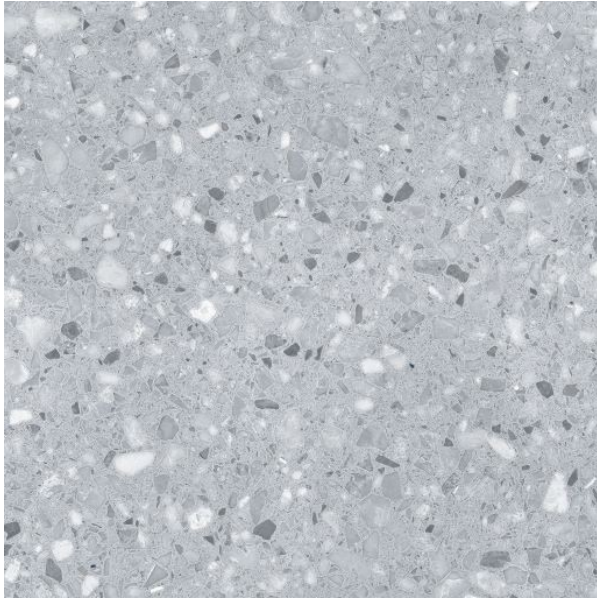

MARMETTE GRIGIO MATT 600 X 600

Description

Marmette is a glazed porcelain range that expertly mimics the look and feel of real terrazzo to achieve a fun and stylish finish. Ideal for both wall and interior floor tiling. Available in four stocked colours - bianco, perla, grigio and taupe.

\$64.90 per m²
(incl GST)

Stock
Very High (200+ m²)

Specifications

Finish:	MATT
Material:	PORCELAIN
Origin:	CHINA
Size:	600 x 600
Thickness:	10
PEI:	4
Antislip Rating:	X
Variation:	3
Weight:	20 kg per m ²
Rectified:	Yes
Sealing Required:	No
Colour:	Grey
m ² Per Box:	1.44
Tiles Per Pack:	4