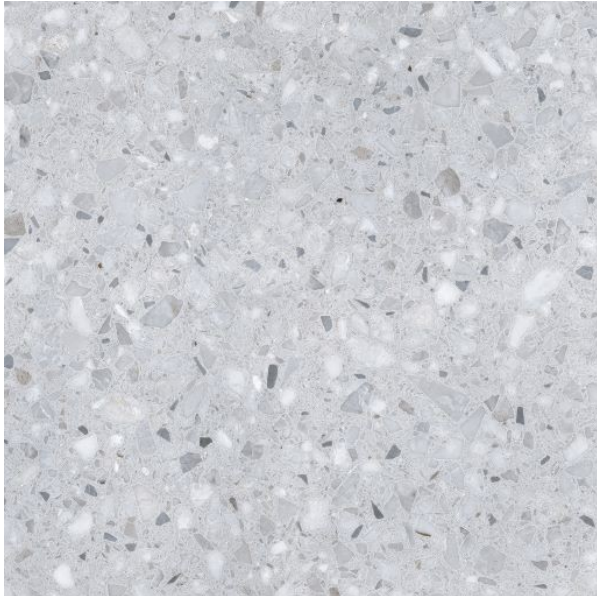

MARMETTE TAUPE MATT 600 X 600

Description

Marmette is a glazed porcelain range that expertly mimics the look and feel of real terrazzo to achieve a fun and stylish finish. Ideal for both wall and interior floor tiling. Available in four stocked colours - bianco, perla, grigio and taupe.

\$64.90 per m²
(incl GST)

Stock
High (100 m² - 200 m²)

Specifications

Finish:	MATT
Material:	PORCELAIN
Origin:	CHINA
Size:	600 x 600
Thickness:	10
PEI:	4
Antislip Rating:	X
Variation:	3
Weight:	20 kg per m ²
Rectified:	Yes
Sealing Required:	No
Colour:	Taupe
m ² Per Box:	1.44
Tiles Per Pack:	4