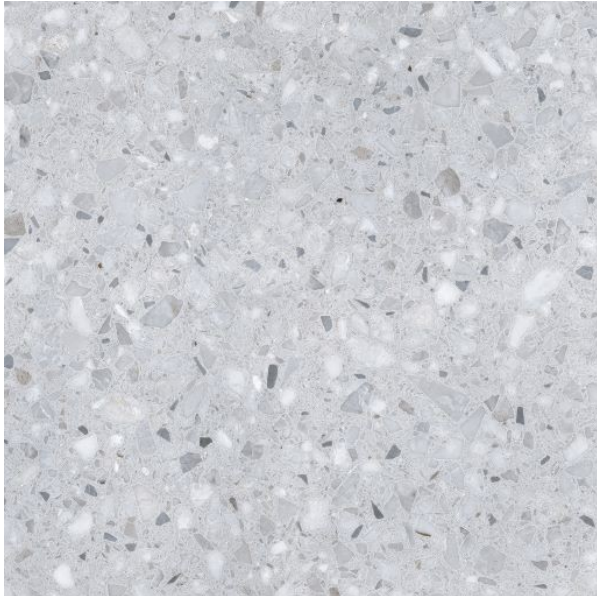

MARMETTE TAUPE MATT 600 X 600

Description

Marmette is a glazed porcelain range that expertly mimics the look and feel of real terrazzo to achieve a fun and stylish finish. Ideal for both wall and interior floor tiling. Available in four stocked colours - bianco, perla, grigio and taupe.

~~\$64.90~~
\$51.92 per m²
(incl GST)

Stock
Very High (200+ m²)

Specifications

Finish:	MATT
Material:	PORCELAIN
Origin:	CHINA
Size:	600 x 600
PEI:	4
Antislip Rating:	w
Variation:	3
Weight:	20 kg per m ²
Rectified:	Yes
Sealing Required:	No
Colour:	Taupe
m ² Per Box:	1.44
Tiles Per Pack:	4