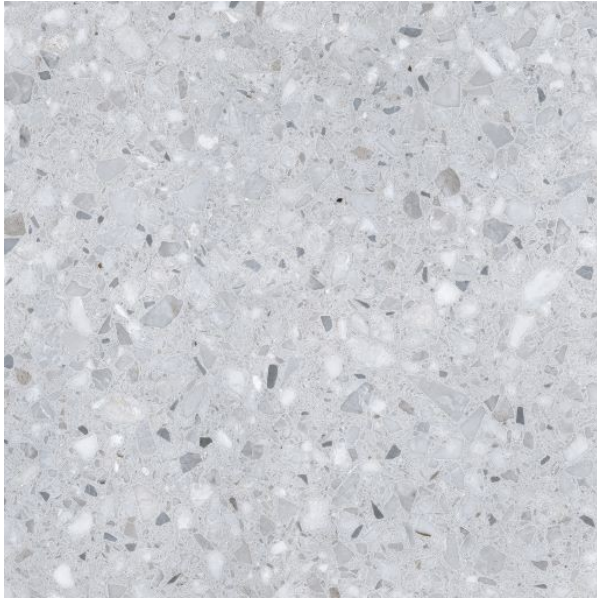

MARMETTE TAUPE MATT 600 X 600

Description

Marmette is a glazed porcelain range that expertly mimics the look and feel of real terrazzo to achieve a fun and stylish finish. Ideal for both wall and interior floor tiling. Available in four stocked colours - bianco, perla, grigio and taupe.

\$64.90 per m²
(incl GST)

Stock
Very High (200+ m²)

Specifications

Finish:	MATT
Material:	PORCELAIN
Origin:	CHINA
Size:	600 x 600
PEI:	4
Antislip Rating:	w
Variation:	3
Weight:	20 kg per m ²
Rectified:	Yes
Sealing Required:	No
Colour:	Taupe
m ² Per Box:	1.44
Tiles Per Pack:	4