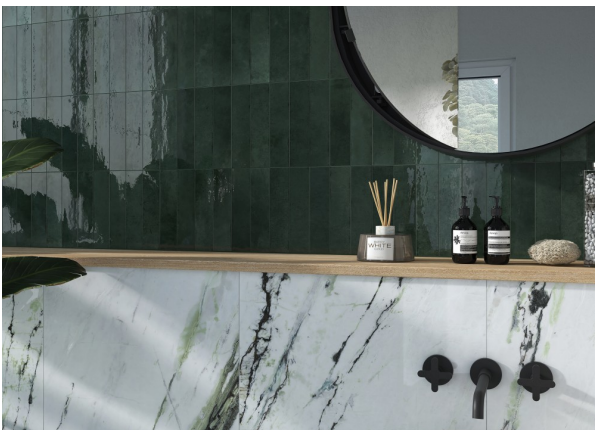

MATERICI FORESTA 60 X 250

Description

Materici is a glazed porcelain wall tile range. They are characterised by an incredibly rich, intense colour with a very high gloss finish. Available in a contemporary brick / subway 60x250mm format. Characterised by the imperfections typical of handmade majolica production, they are suitable for a wide range of interior wall coverings. Available in 2 colours Foresta and Stagno each comes with a range of shade intensities. When installing, lay from several boxes at a time to ensure a good mix of shading.

~~\$194.90~~

\$155.92 per m²
(incl GST)

Stock

Low (10 m² - 40 m²)

Specifications

Finish:	GLOSS
Material:	PORCELAIN
Origin:	Italy
Size:	60 x 250
Variation:	3
Weight:	20.4 kg per m ²
Rectified:	No
Sealing Required:	No
Colour:	Green
m ² Per Box:	0.48
Tiles Per Pack:	32