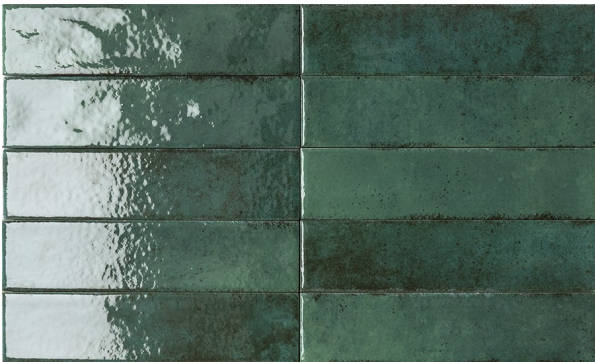

MATERICI FORESTA 60 X 250

Description

Materici is a glazed porcelain wall tile range. They are characterised by an incredibly rich, intense colour with a very high gloss finish. Available in a contemporary brick / subway 60x250mm format. Characterised by the imperfections typical of handmade majolica production, they are suitable for a wide range of interior wall coverings. Available in 2 colours Foresta and Stagno each comes with a range of shade intensities. When installing, lay from several boxes at a time to ensure a good mix of shading.

~~\$194.90~~

\$155.92 per m²
(incl GST)

Stock

Low (10 m² - 40 m²)

Specifications

Finish:	GLOSS
Material:	PORCELAIN
Origin:	Italy
Size:	60 x 250
Variation:	3
Weight:	20.4 kg per m ²
Rectified:	No
Sealing Required:	No
Colour:	Green
m ² Per Box:	0.48
Tiles Per Pack:	32