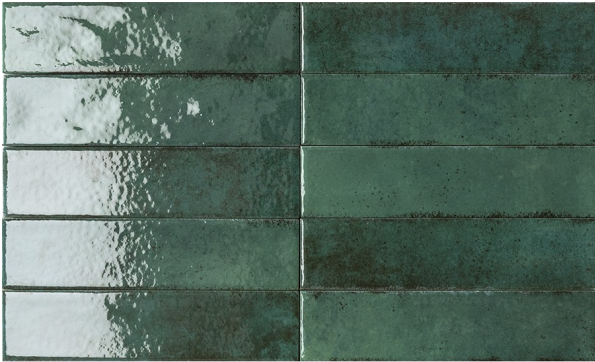

# MATERICI FORESTA 60 X 250

## Description

Materici is a glazed porcelain wall tile range. They are characterised by an incredibly rich, intense colour with a very high gloss finish. Available in a contemporary brick / subway 60x250mm format. Characterised by the imperfections typical of handmade majolica production, they are suitable for a wide range of interior wall coverings. Available in 2 colours Foresta and Stagno each comes with a range of shade intensities. When installing, lay from several boxes at a time to ensure a good mix of shading.

## Specifications

Finish:	GLOSS
Material:	PORCELAIN
Origin:	Italy
Size:	60 x 250
Thickness:	8
Variation:	3
Weight:	20.4 kg per m <sup>2</sup>
Rectified:	No
Sealing Required:	No
Colour:	Green
m <sup>2</sup> Per Box:	0.48
Tiles Per Pack:	32