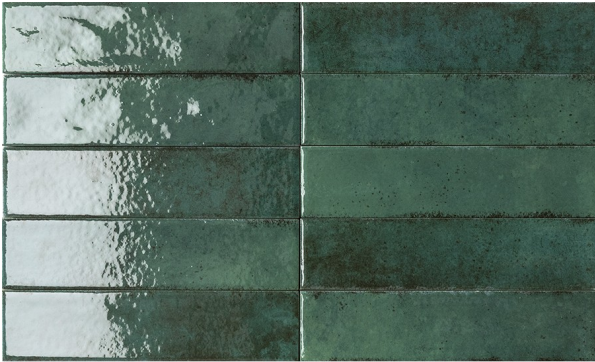

# MATERICI FORESTA 60 X 250

## Description

Materici is a glazed porcelain wall tile range. They are characterised by an incredibly rich, intense colour with a very high gloss finish. Available in a contemporary brick / subway 60x250mm format. Characterised by the imperfections typical of handmade majolica production, they are suitable for a wide range of interior wall coverings. Available in 2 colours Foresta and Stagno each comes with a range of shade intensities. When installing, lay from several boxes at a time to ensure a good mix of shading.

## Specifications

Finish:	GLOSS
Material:	PORCELAIN
Origin:	Italy
Size:	60 x 250
Variation:	3
Weight:	20.4 kg per m <sup>2</sup>
Rectified:	No
Sealing Required:	No
Colour:	Green
m <sup>2</sup> Per Box:	0.48
Tiles Per Pack:	32