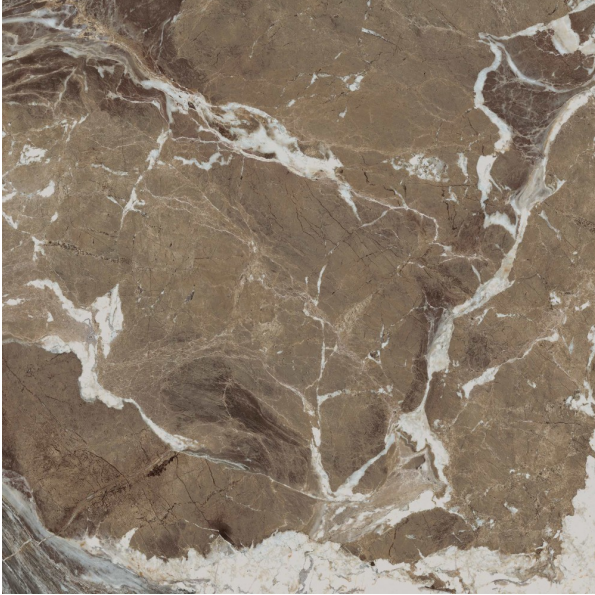

MEDLEY MAJESTY 595 X 595

Description

Medley is a marble-effect porcelain tile from Italy. Its design, though diverse in origin and graphic development, comes together harmoniously to create a new concept of modern luxury. Available in two colors, Majesty and Note, Medley is suitable for all interior uses, including bathrooms, kitchens, and living rooms.

~~\$139.90~~
\$111.92 per m²
(incl GST)

Out of Stock

Specifications

| | |
|-------------------------|--------------------------|
| Finish: | MATT |
| Material: | PORCELAIN |
| Origin: | ITALY |
| Size: | 595 x 595 |
| Variation: | 2 |
| Weight: | 20 kg per m ² |
| Rectified: | No |
| Sealing Required: | No |
| Colour: | Brown |
| m ² Per Box: | 1.08 |
| Tiles Per Pack: | 3 |