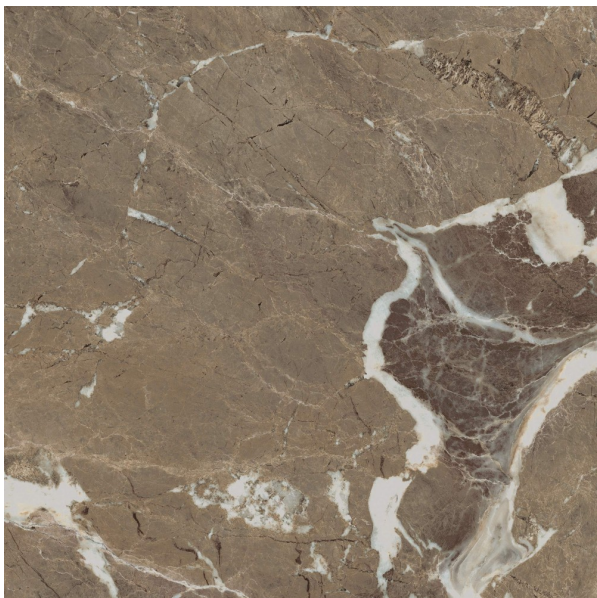

# MEDLEY MAJESTY 595 X 595

## Description

Medley is a marble-effect porcelain tile from Italy. Its design, though diverse in origin and graphic development, comes together harmoniously to create a new concept of modern luxury. Available in two colors, Majesty and Note, Medley is suitable for all interior uses, including bathrooms, kitchens, and living rooms.

## Specifications

Finish:	MATT
Material:	PORCELAIN
Origin:	ITALY
Size:	595 x 595
Variation:	2
Weight:	20 kg per m <sup>2</sup>
Rectified:	No
Sealing Required:	No
Colour:	Brown
m <sup>2</sup> Per Box:	1.08
Tiles Per Pack:	3