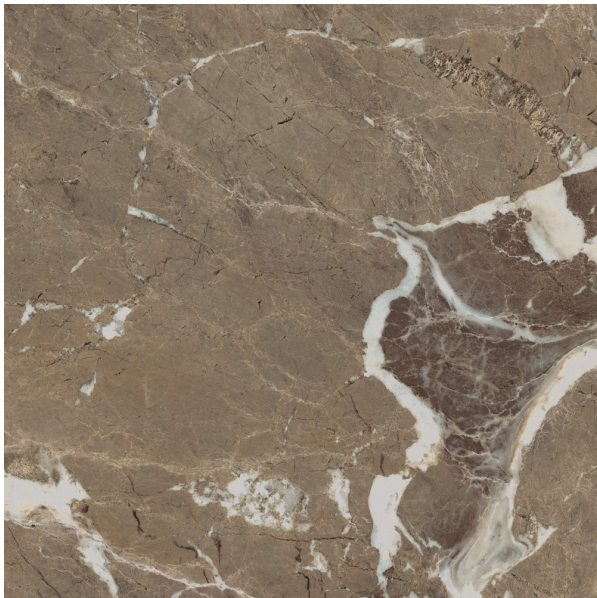

MEDLEY MAJESTY 595 X 595

Description

Medley is a marble-effect porcelain tile from Italy. Its design, though diverse in origin and graphic development, comes together harmoniously to create a new concept of modern luxury. Available in two colors, Majesty and Note, Medley is suitable for all interior uses, including bathrooms, kitchens, and living rooms.

\$139.90 per m²
(incl GST)

Stock
Very High (200+ m²)

Specifications

Finish:	MATT
Material:	PORCELAIN
Origin:	ITALY
Size:	595 x 595
Thickness:	8
Variation:	2
Weight:	20 kg per m ²
Rectified:	No
Sealing Required:	No
Colour:	Brown
m ² Per Box:	1.08
Tiles Per Pack:	3