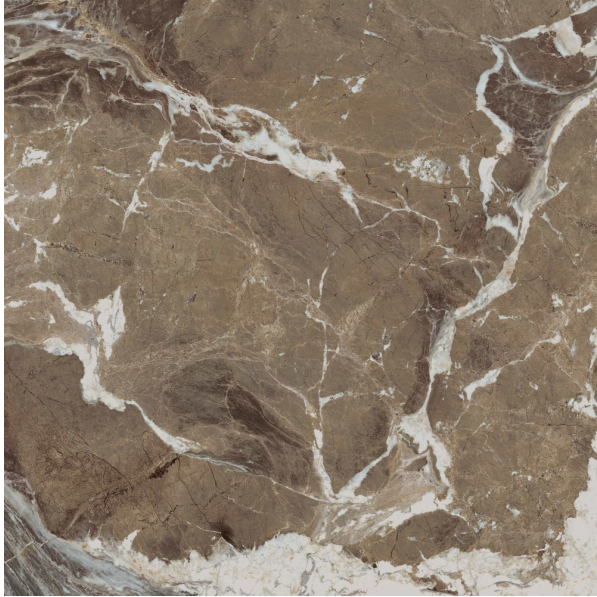

MEDLEY MAJESTY 595 X 595

Description

Medley is a marble-effect porcelain tile from Italy. Its design, though diverse in origin and graphic development, comes together harmoniously to create a new concept of modern luxury. Available in two colors, Majesty and Note, Medley is suitable for all interior uses, including bathrooms, kitchens, and living rooms.

\$139.90 per m²
(incl GST)

Stock
Very High (200+ m²)

Specifications

Finish:	MATT
Material:	PORCELAIN
Origin:	ITALY
Size:	595 x 595
Thickness:	8
Variation:	2
Weight:	20 kg per m ²
Rectified:	No
Sealing Required:	No
Colour:	Brown
m ² Per Box:	1.08
Tiles Per Pack:	3