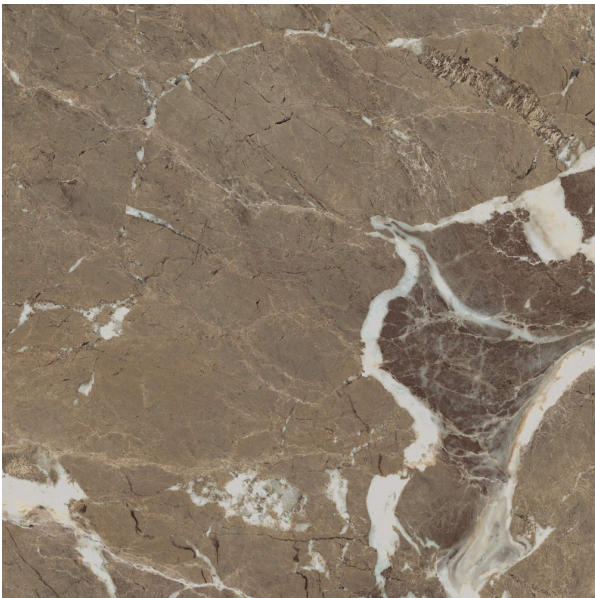

MEDLEY MAJESTY 595 X 595

Description

Medley is a marble-effect porcelain tile from Italy. Its design, though diverse in origin and graphic development, comes together harmoniously to create a new concept of modern luxury. Available in two colors, Majesty and Note, Medley is suitable for all interior uses, including bathrooms, kitchens, and living rooms.

~~\$139.90~~
\$111.92 per m²
(incl GST)

Out of Stock

Specifications

| | |
|-------------------------|--------------------------|
| Finish: | MATT |
| Material: | PORCELAIN |
| Origin: | ITALY |
| Size: | 595 x 595 |
| Variation: | 2 |
| Weight: | 20 kg per m ² |
| Rectified: | No |
| Sealing Required: | No |
| Colour: | Brown |
| m ² Per Box: | 1.08 |
| Tiles Per Pack: | 3 |