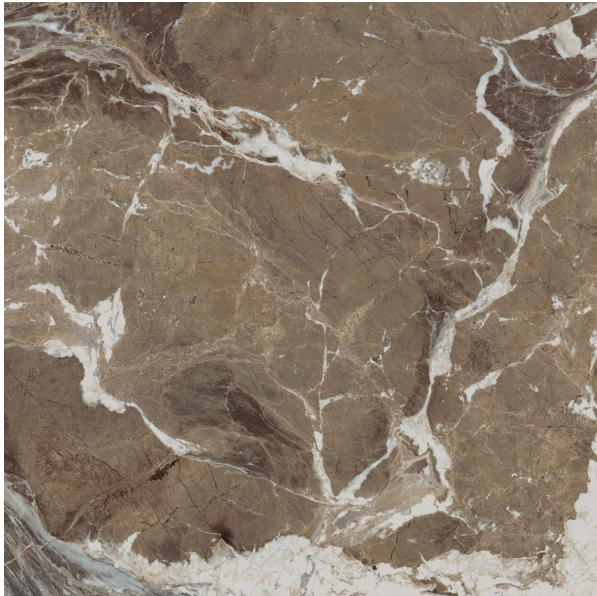

# MEDLEY MAJESTY 595 X 595

## Description

Medley is a marble-effect porcelain tile from Italy. Its design, though diverse in origin and graphic development, comes together harmoniously to create a new concept of modern luxury. Available in two colors, Majesty and Note, Medley is suitable for all interior uses, including bathrooms, kitchens, and living rooms.

## Specifications

Finish:	MATT
Material:	PORCELAIN
Origin:	ITALY
Size:	595 x 595
Variation:	2
Weight:	20 kg per m <sup>2</sup>
Rectified:	No
Sealing Required:	No
Colour:	Brown
m <sup>2</sup> Per Box:	1.08
Tiles Per Pack:	3