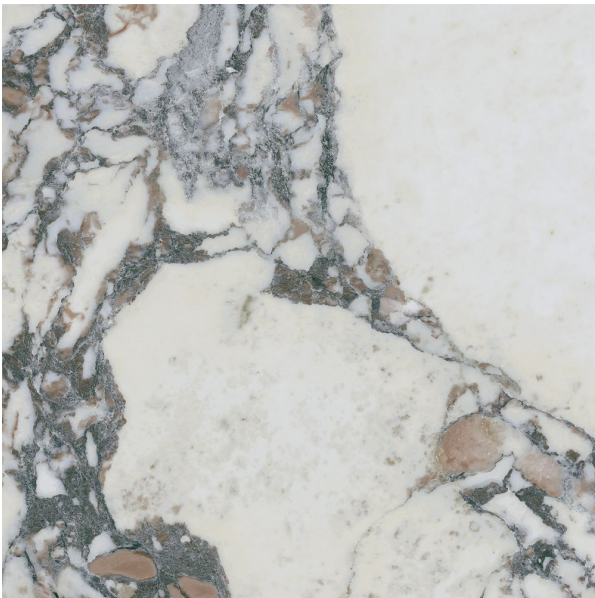

MEDLEY NOTE 595 X 595

Description

Medley is a marble-effect porcelain tile from Italy. Its design, though diverse in origin and graphic development, comes together harmoniously to create a new concept of modern luxury. Available in two colors, Majesty and Note, Medley is suitable for all interior uses, including bathrooms, kitchens, and living rooms.

~~\$139.90~~
\$111.92 per m²
(incl GST)

Stock
High (100 m² - 200 m²)

Specifications

Finish:	MATT
Material:	PORCELAIN
Origin:	ITALY
Size:	595 x 595
Variation:	2
Weight:	20 kg per m ²
Rectified:	No
Sealing Required:	No
Colour:	White
m ² Per Box:	1.08
Tiles Per Pack:	3