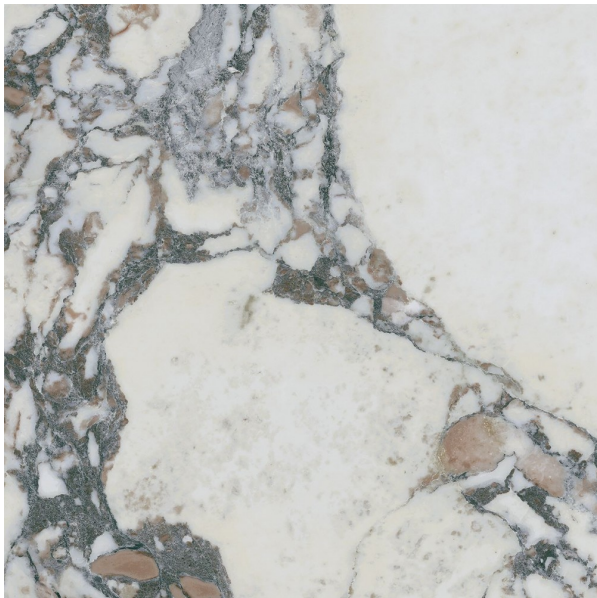

# MEDLEY NOTE 595 X 595

## Description

Medley is a marble-effect porcelain tile from Italy. Its design, though diverse in origin and graphic development, comes together harmoniously to create a new concept of modern luxury. Available in two colors, Majesty and Note, Medley is suitable for all interior uses, including bathrooms, kitchens, and living rooms.

## Specifications

Finish:	MATT
Material:	PORCELAIN
Origin:	ITALY
Size:	595 x 595
Variation:	2
Weight:	20 kg per m <sup>2</sup>
Rectified:	No
Sealing Required:	No
Colour:	White
m <sup>2</sup> Per Box:	1.08
Tiles Per Pack:	3