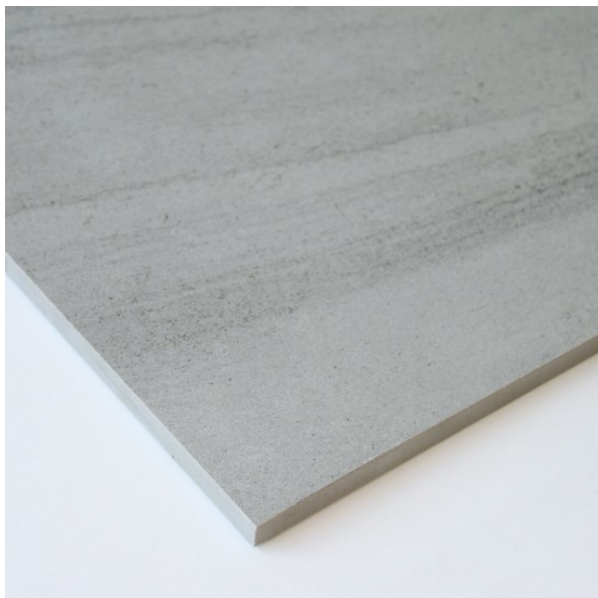

MI INCARICO GRIS 600 X 600

Description

Mi Incarico Gris is a soft grey tile with darker flecks and gently undulating vein patterning. It has a smooth matt surface that feels lovely to the touch and is very easy to clean. A fantastic tile that is compatible with a wide range of colour and design schemes. This tile is very hard wearing and can be used on both floors and walls. It is also available in 300x600mm.

\$61.90 per m²
(incl GST)

Stock
High (100 m² - 200 m²)

Specifications

Finish:	MATT
Material:	PORCELAIN
Origin:	CHINA
Size:	600 x 600
Thickness:	8
PEI:	4
Antislip Rating:	Y
Variation:	2
Weight:	18 kg per m ²
Rectified:	Yes
Sealing Required:	No
Colour:	Grey
m ² Per Box:	1.44
Tiles Per Pack:	4