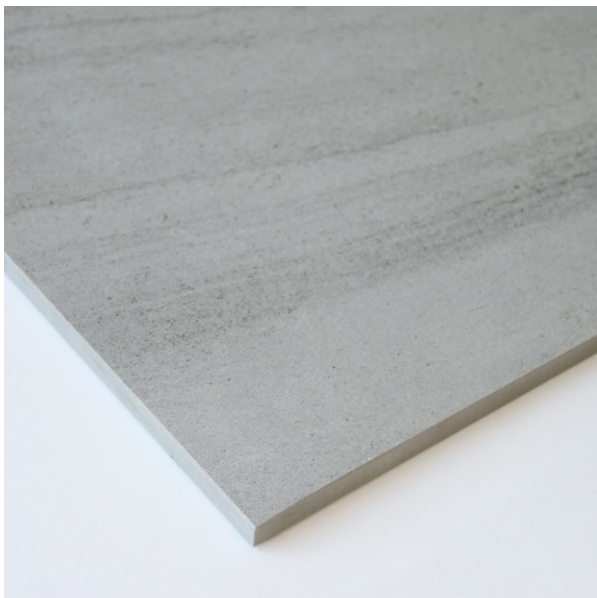

# MI INCARICO GRIS 600 X 600

## Description

Mi Incarico Gris is a soft grey tile with darker flecks and gently undulating vein patterning. It has a smooth matt surface that feels lovely to the touch and is very easy to clean. A fantastic tile that is compatible with a wide range of colour and design schemes. This tile is very hard wearing and can be used on both floors and walls. It is also available in 300x600mm.

## Specifications

Finish:	MATT
Material:	PORCELAIN
Origin:	CHINA
Size:	600 x 600
PEI:	4
Antislip Rating:	Y
Variation:	2
Weight:	18 kg per m <sup>2</sup>
Rectified:	Yes
Sealing Required:	No
Colour:	Grey
m <sup>2</sup> Per Box:	1.44
Tiles Per Pack:	4