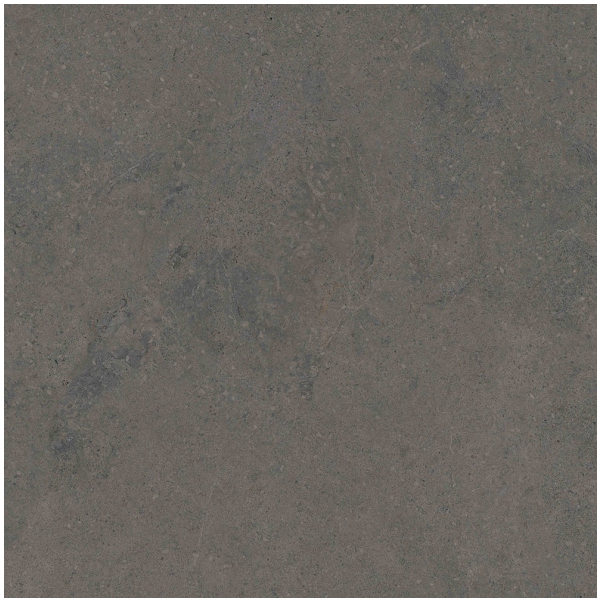

MILANO DARK GREY MATT 600 X 600

Description

Milano combines the beauty of limestone, with the durability of glazed porcelain. The stone has been reproduced in its natural colours, preserving the design and surface to be able to bring it into our homes in all its purity. Suitable for interior floors and wall, in residential and light commercial settings.

~~\$49.90~~

\$39.92 per m2
(incl GST)

Stock
Medium (40 m2 - 100 m2)

Specifications

Finish:	MATT
Material:	PORCELAIN
Origin:	CHINA
Size:	600 x 600
Antislip Rating:	P3/R10
Variation:	3
Weight:	20 kg per m ²
Rectified:	Yes
Sealing Required:	No
Colour:	Charcoal
m ² Per Box:	1.44
Tiles Per Pack:	4