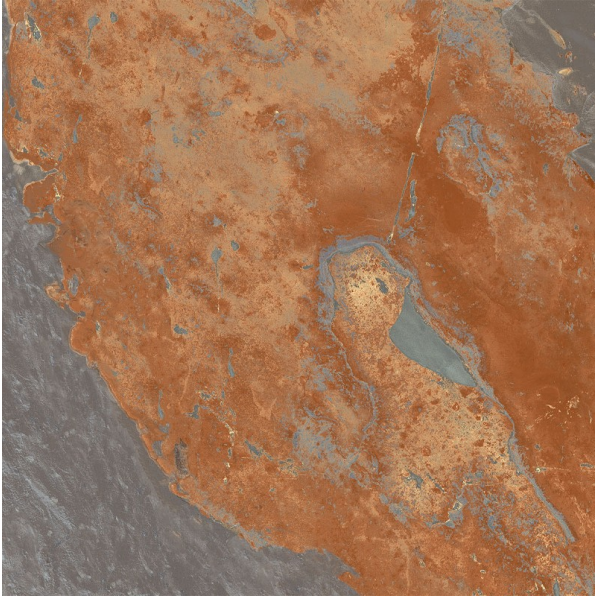

# MORE SUNSET 3D 597 X 597

## Description

Italian glazed porcelain with the newest 3D Shaped technology. Designed to create three dimensional surfaces that echo the graphic motif of gres porcelain, bringing out the uniqueness of the most precious marble stones. Available in 2 colours, Nut and Sunset. Suitable for both interior floors and walls in residential spaces.

## Specifications

Finish:	MATT
Material:	PORCELAIN
Origin:	ITALY
Size:	600 x 600
Antislip Rating:	R10
Variation:	4
Weight:	24.5 kg per m <sup>2</sup>
Rectified:	Yes
Sealing Required:	No
Colour:	Patterned
m <sup>2</sup> Per Box:	1.44
Tiles Per Pack:	4