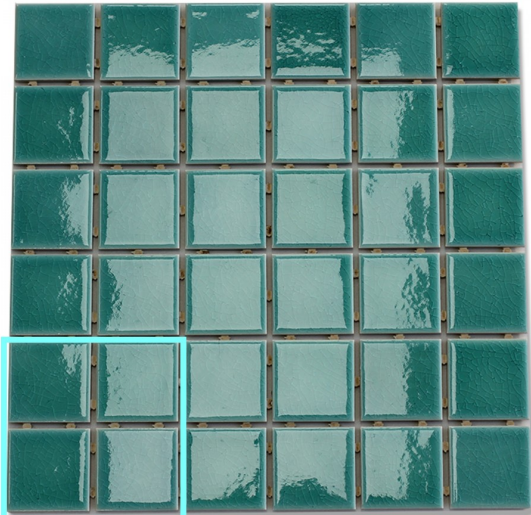

# MOSAIX AMITIA GREEN CRAQUELE 306 X 306

## Description

Ceramic mosaics suitable for interior walls only. May also be used in swimming pools. The Amita series is available in both a blue and a green colourway. Each has a gorgeous depth of colour with a craquelure (fine crackling) surface. Each sheet is 306x306mm with each tile square 48x48mm. 6mm thickness.

## Specifications

Finish:	Mosaic
Material:	Ceramic
Origin:	CHINA
Size:	306 x 306
Weight:	1 kg each
Rectified:	No
Sealing Required:	No
Colour:	Green

Indicative sample size