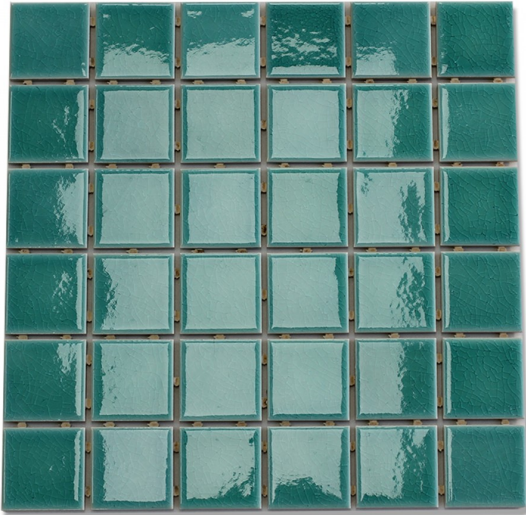

# MOSAIX AMITIA GREEN CRAQUELE 306 X 306

## Description

Ceramic mosaics suitable for interior walls only. May also be used in swimming pools. The Amita series is available in both a blue and a green colourway. Each has a gorgeous depth of colour with a craquelure (fine crackling) surface. Each sheet is 306x306mm with each tile square 48x48mm. 6mm thickness.

## Specifications

Finish:	Mosaic
Material:	Ceramic
Origin:	CHINA
Size:	306 x 306
Weight:	1 kg each
Rectified:	No
Sealing Required:	No
Colour:	Green

Indicative sample size