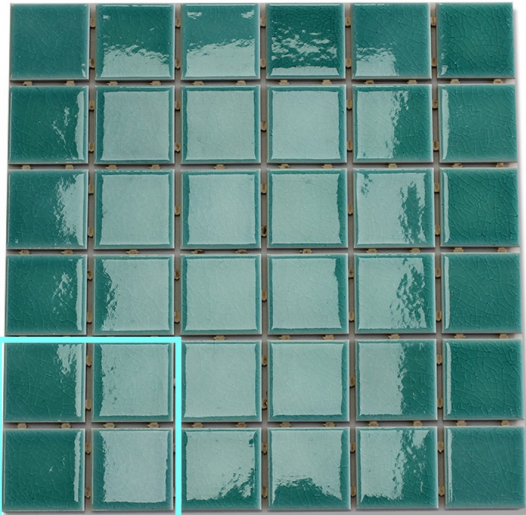

# MOSAIX AMITIA GREEN CRAQUELE 306 X 306

## Description

Ceramic mosaics suitable for interior walls only. May also be used in swimming pools. The Amita series is available in both a blue and a green colourway. Each has a gorgeous depth of colour with a craquelure (fine crackling) surface. Each sheet is 306x306mm with each tile square 48x48mm. 6mm thickness.

## Specifications

Finish:	Mosaic
Material:	Ceramic
Origin:	CHINA
Size:	306 x 306
Weight:	1 kg each
Rectified:	No
Sealing Required:	No
Colour:	Green

Indicative sample size